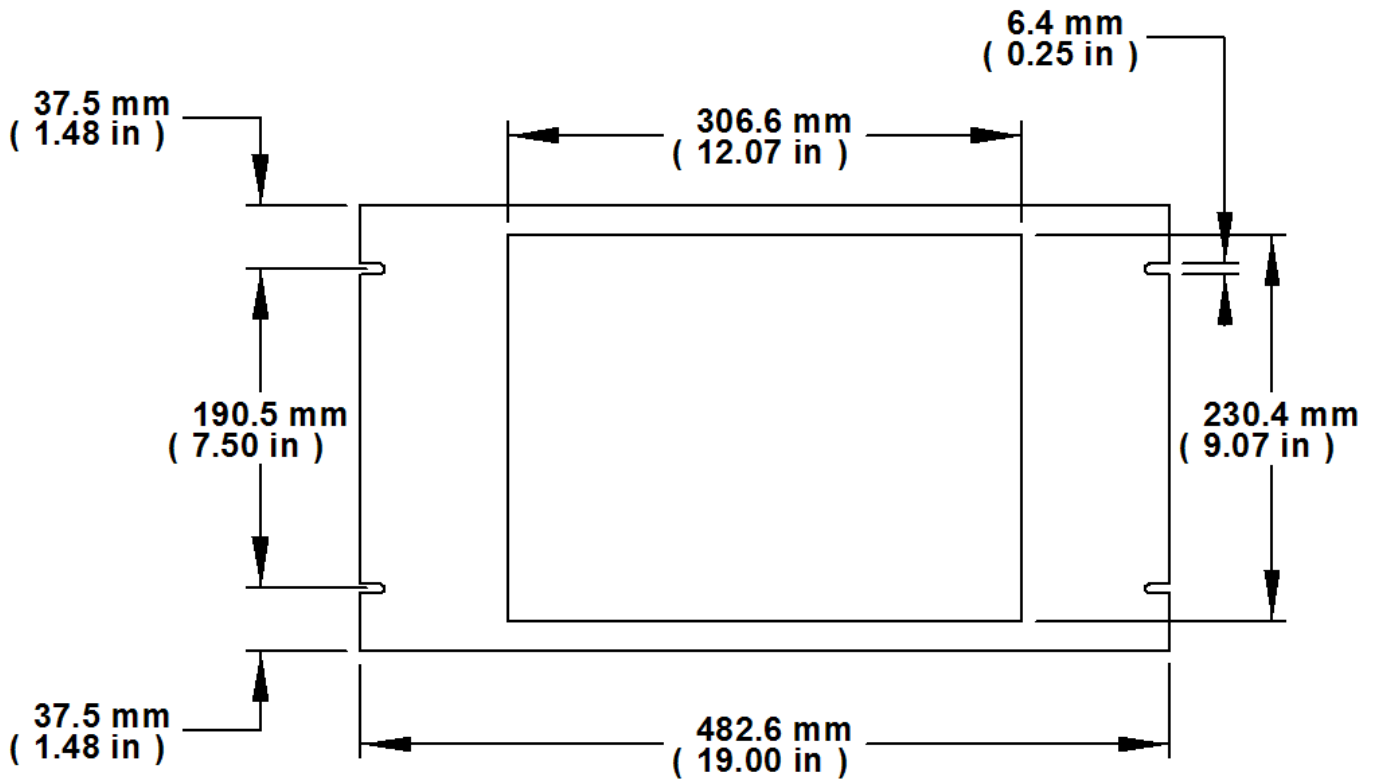

Envelope Drawings

HIS-RL15-CxDD - Industrial LCD Monitor

Front View

Rear View