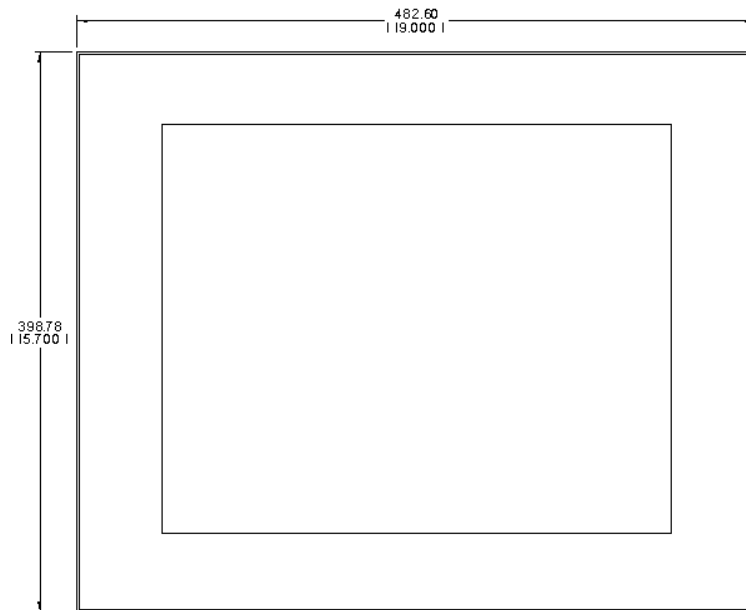

Drawings

HIS ML18B Industrial LCD Monitor

Enclosure Mounting Diagram

Front Views

Bottom and Rear View (Showing Cutout Dimensions)

Rear View (showing Cutout Dimensions)