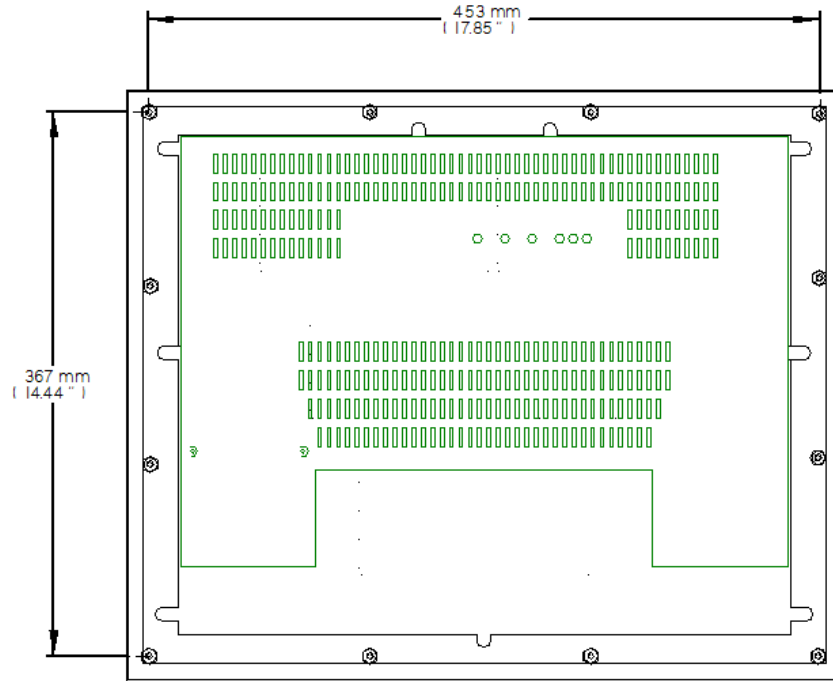

Drawings

HIS ML18B Industrial LCD Monitor

Enclosure Mounting Diagram

Front Views

Bottom and Rear View (Showing Cutout Dimensions)

Rear View (showing Cutout Dimensions)