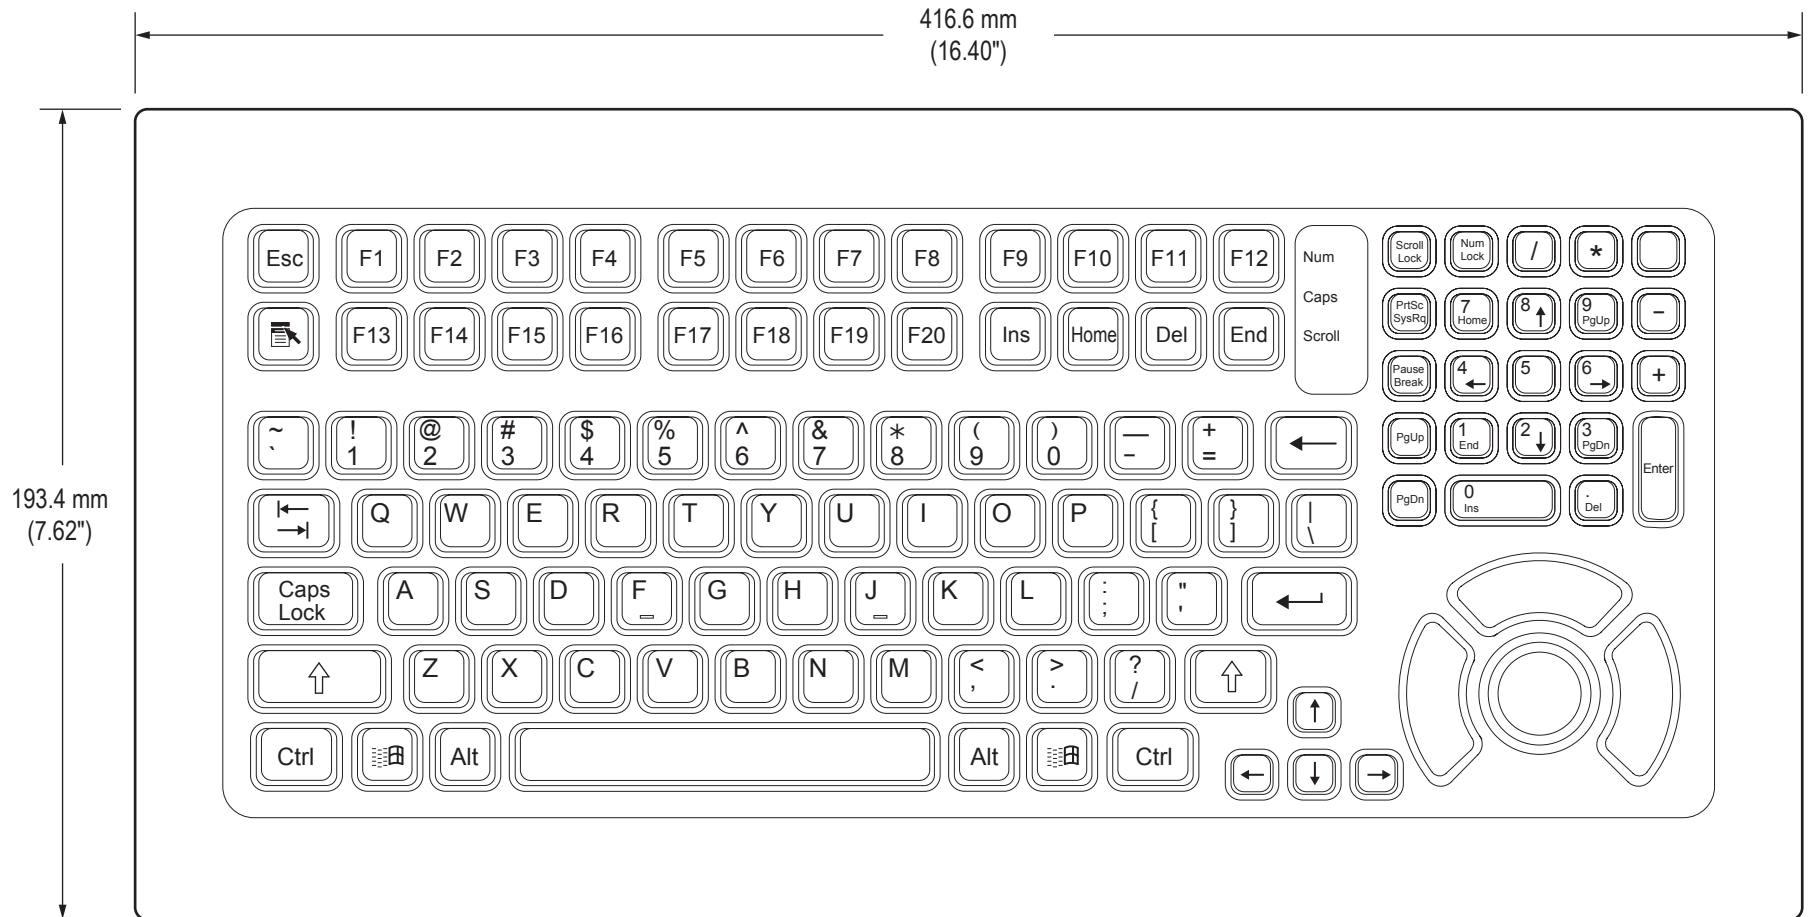

Panel Mounting Pattern

Side View

Front View

Detailed Top View Showing Keys (KB-R2-WMT series)

Detailed Top View Showing Keys (KB-M2-WMT series)

Detailed Top View Showing Keys (KB-R3-WMT series)