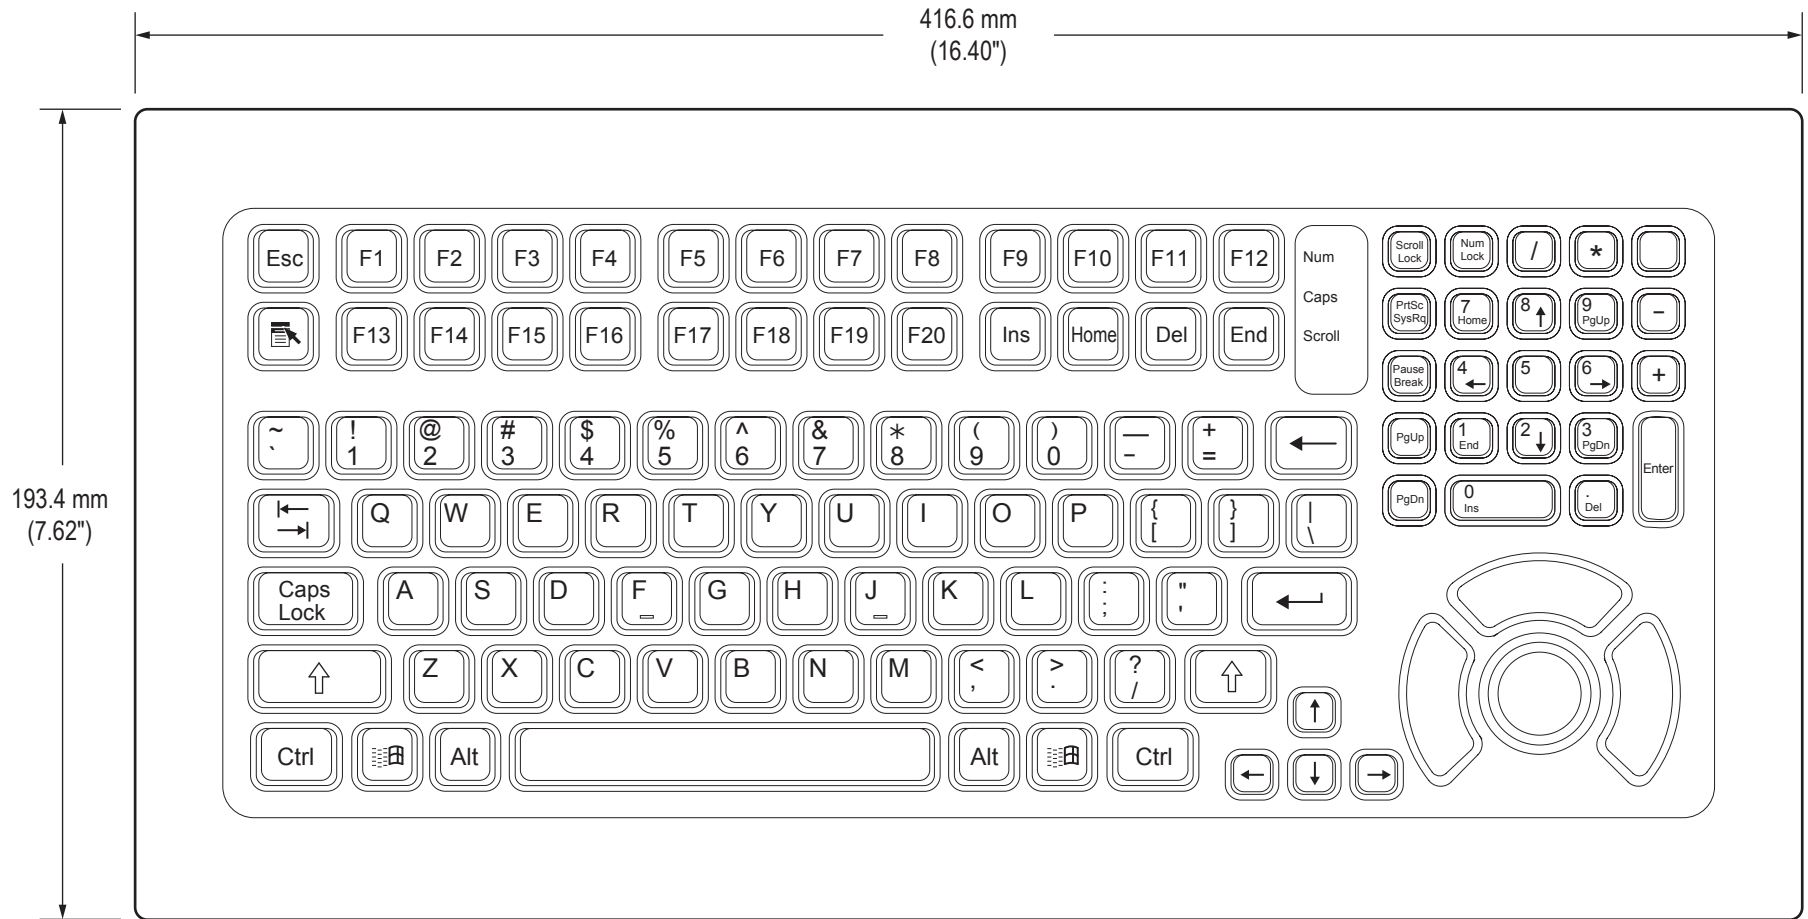

Panel Mounting Pattern

Side View

Front View

Detailed Top View Showing Keys (KB-R2-WMT series)

Detailed Top View Showing Keys (KB-M2-WMT series)

Detailed Top View Showing Keys (KB-R3-WMT series)