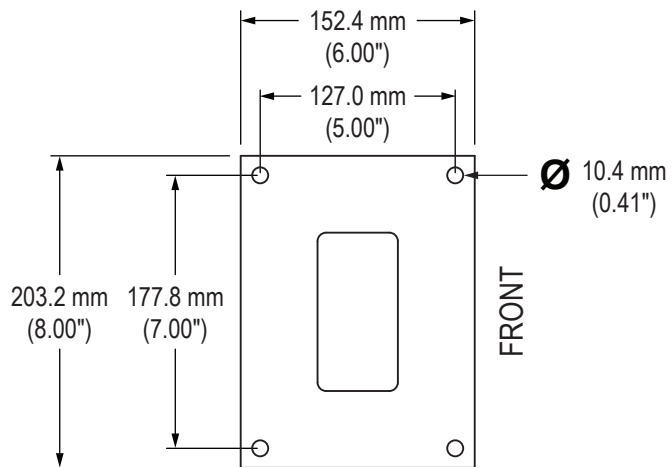

Side Views

15" Model

17" Model

Pedestal Plate (in bottom of Pedestal for hidden cable access)

Side Views

19" Model

22" Model

Pedestal Plate (in bottom of Pedestal for hidden cable access)

Side Views

23" Model

Pedestal Plate (in bottom of Pedestal for hidden cable access)