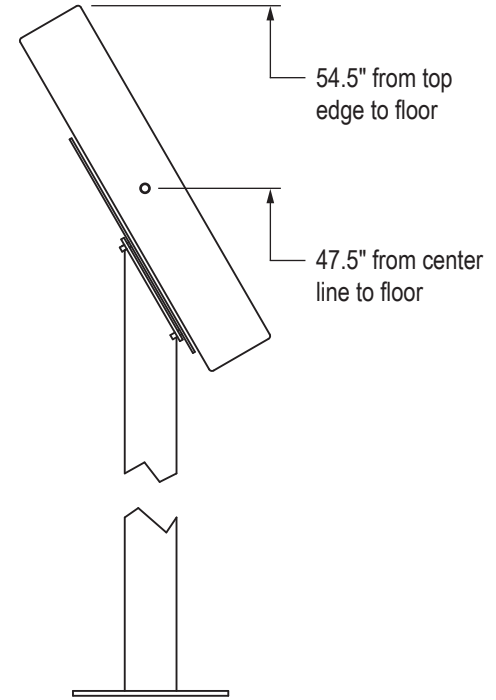

Side Views

15" Model

17" Model

Pedestal Plate (in bottom of Pedestal for hidden cable access)

Side Views

19" Model

22" Model

Pedestal Plate (in bottom of Pedestal for hidden cable access)

Side Views

23" Model

Pedestal Plate (in bottom of Pedestal for hidden cable access)