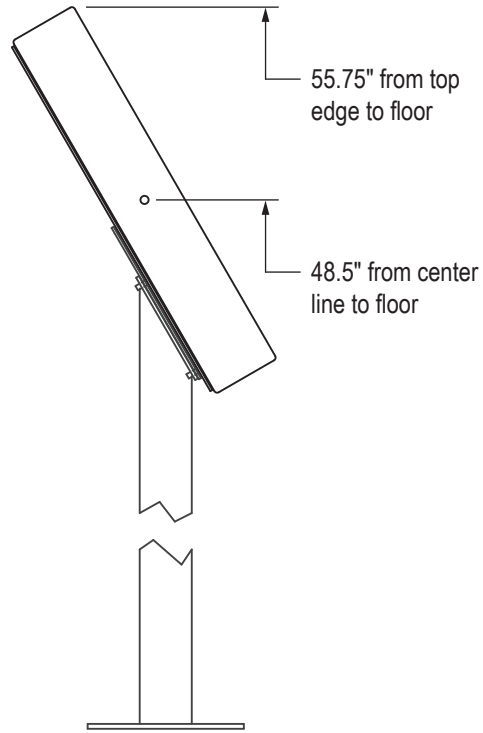

Side Views

15" Model

17" Model

Pedestal Plate (in bottom of Pedestal for hidden cable access)

Side Views

19" Model

22" Model

Pedestal Plate (in bottom of Pedestal for hidden cable access)

Side Views

23" Model

Pedestal Plate (in bottom of Pedestal for hidden cable access)