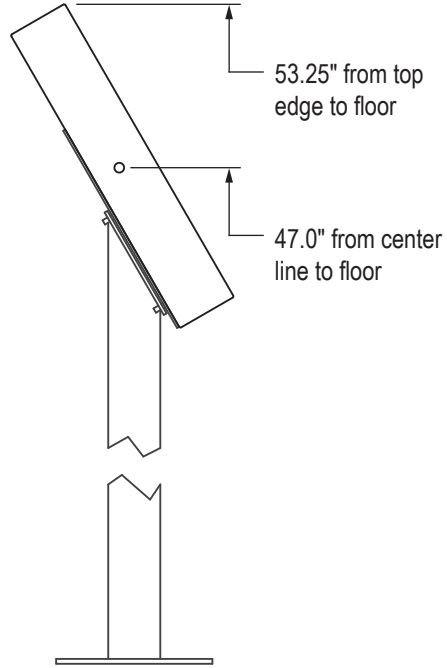

Side Views

15" Model

17" Model

Pedestal Plate (in bottom of Pedestal for hidden cable access)

Side Views

19" Model

22" Model

Pedestal Plate (in bottom of Pedestal for hidden cable access)

Side Views

23" Model

Pedestal Plate (in bottom of Pedestal for hidden cable access)