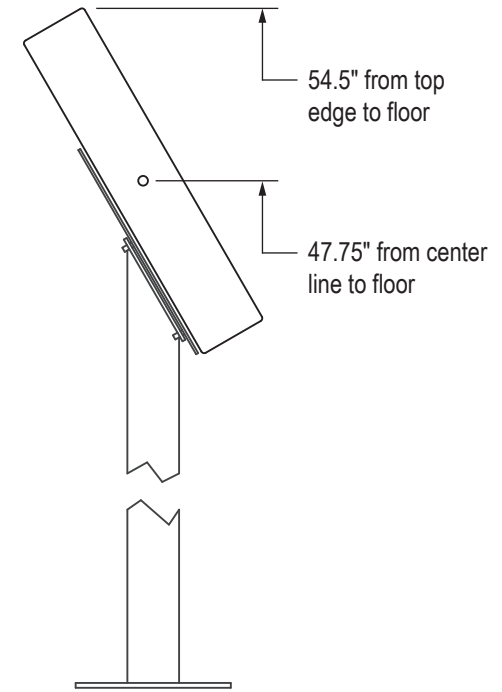

Side Views

15" Model

17" Model

Pedestal Plate (in bottom of Pedestal for hidden cable access)

Side Views

19" Model

22" Model

Pedestal Plate (in bottom of Pedestal for hidden cable access)

Side Views

23" Model

Pedestal Plate (in bottom of Pedestal for hidden cable access)