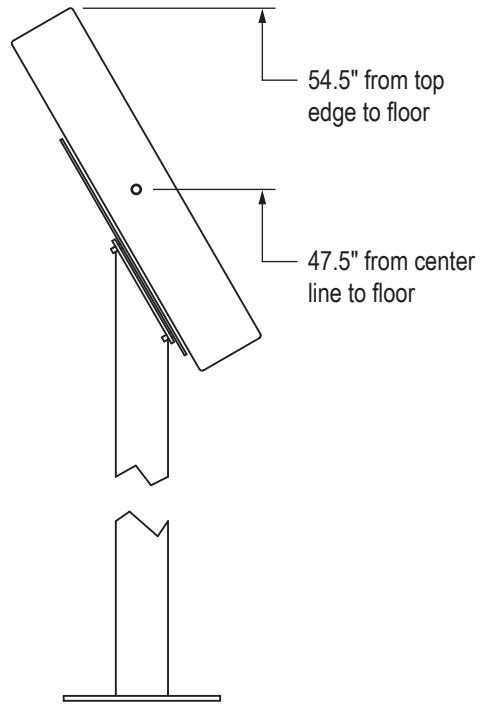

Side Views

15" Model

17" Model

Pedestal Plate (in bottom of Pedestal for hidden cable access)

Side Views

19" Model

22" Model

Pedestal Plate (in bottom of Pedestal for hidden cable access)

Side Views

23" Model

Pedestal Plate (in bottom of Pedestal for hidden cable access)