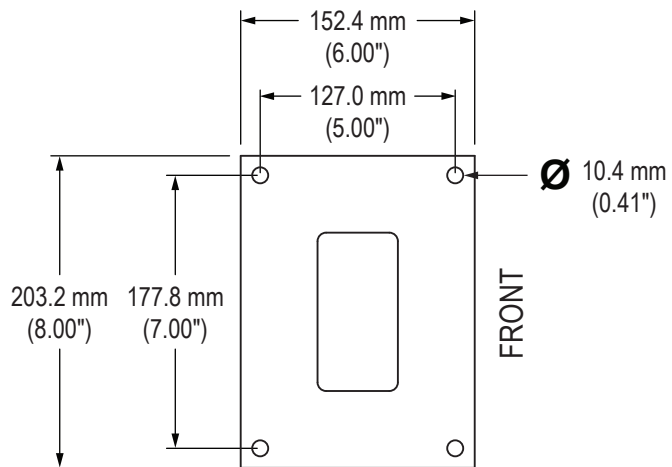

Side Views

15" Model

17" Model

Pedestal Plate (in bottom of Pedestal for hidden cable access)

Side Views

19" Model

22" Model

Pedestal Plate (in bottom of Pedestal for hidden cable access)

Side Views

23" Model

Pedestal Plate (in bottom of Pedestal for hidden cable access)