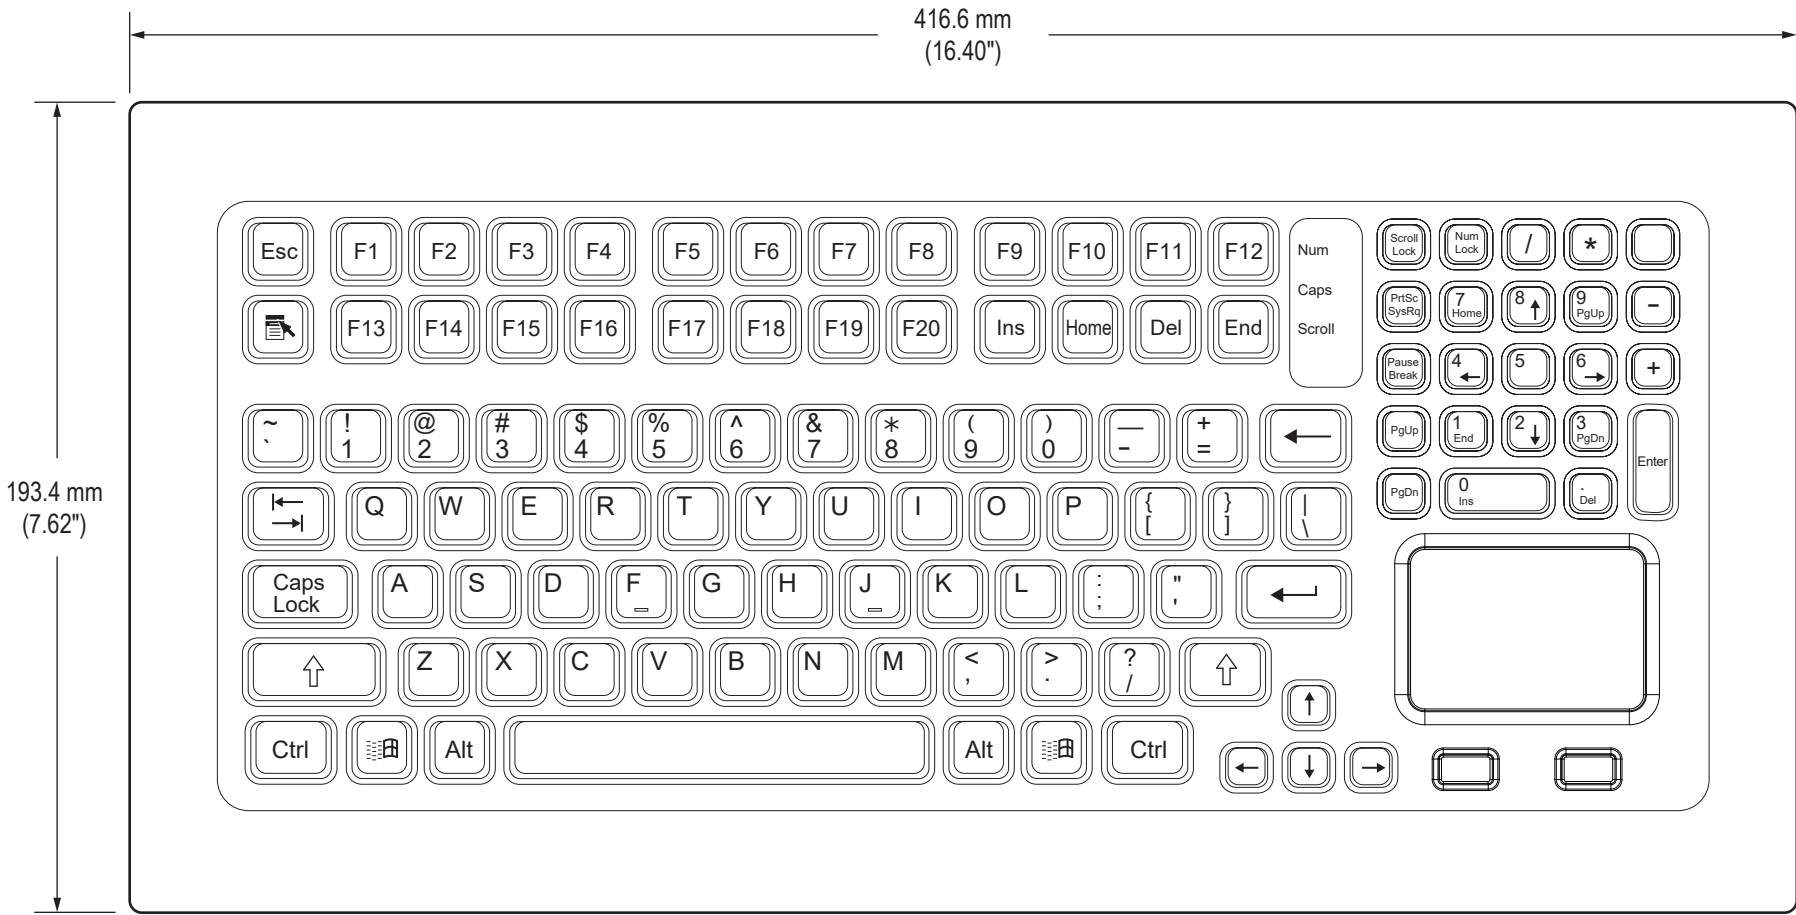

Top View

(Note: portion joined to monitor not shown)

Side View

Detailed Top View Showing Keys (KB-M2-EXT series)

(Note: portion joined to monitor not shown)

Mechanical Drawing – Monitor-Mounted Keyboard

Detailed Top View Showing Keys (KB-R2-EXT series)

(Note: portion joined to monitor not shown)

Mechanical Drawing – Monitor-Mounted Keyboard

Detailed Top View Showing Keys (KB-R3-EXT series)

(Note: portion joined to monitor not shown)

Mechanical Drawing – Monitor-Mounted Keyboard