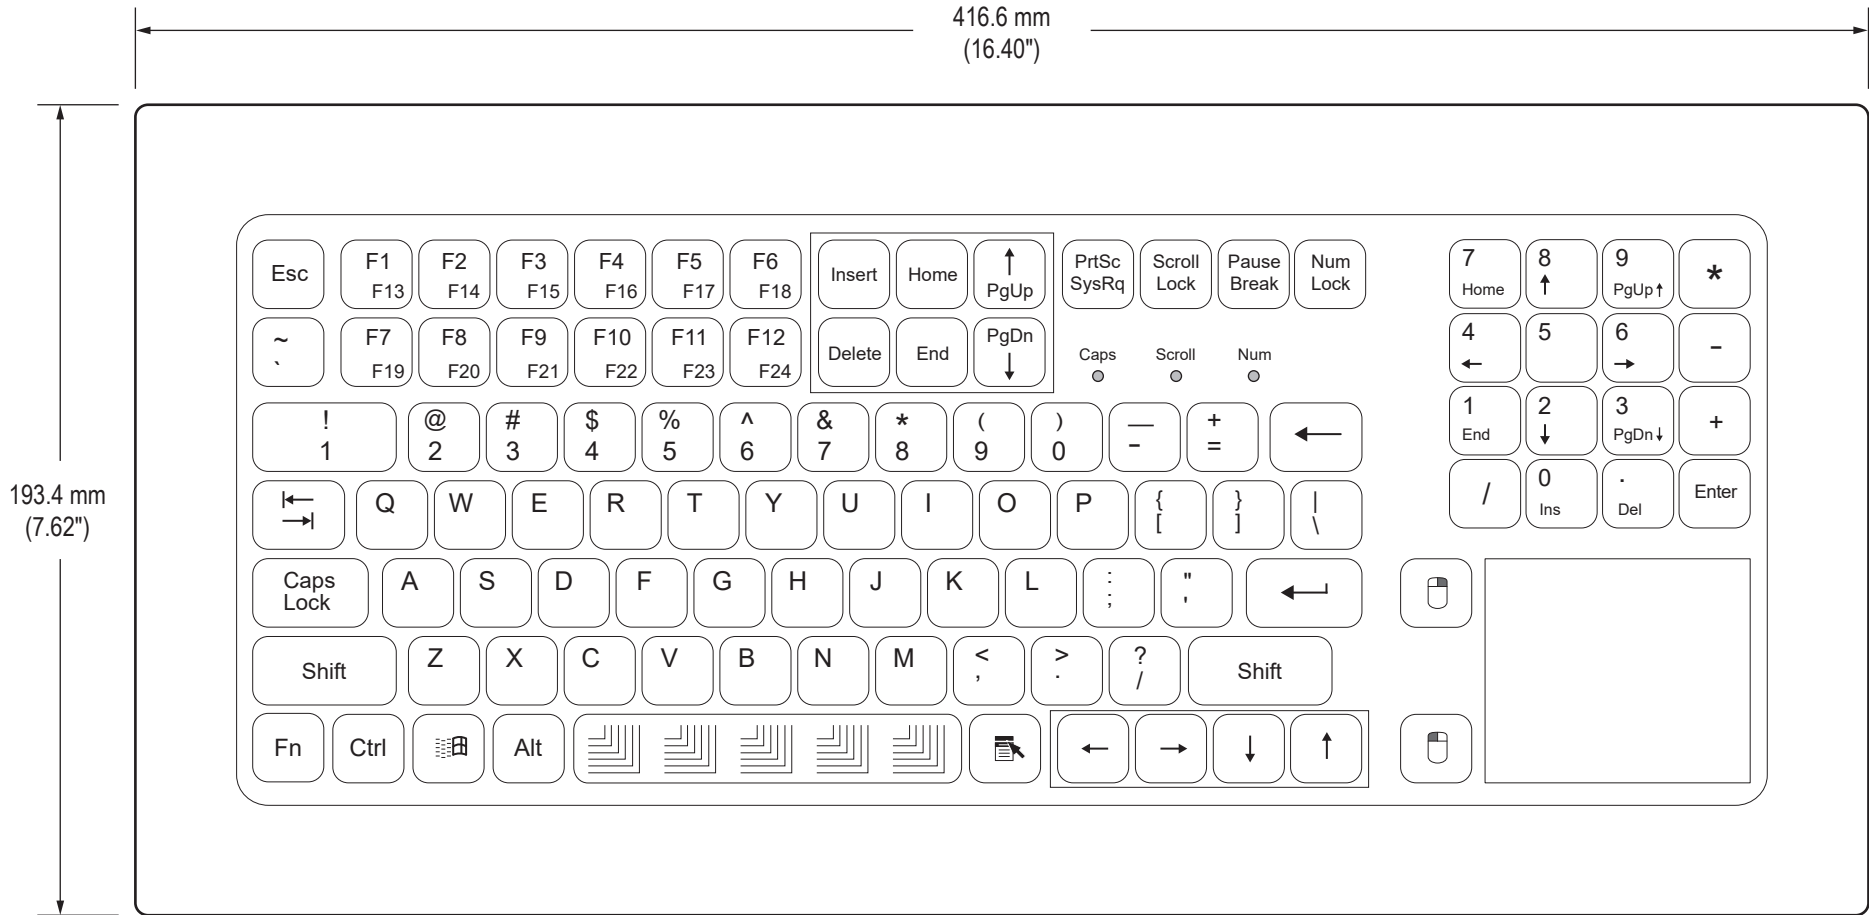

Top View

(Note: portion joined to monitor not shown)

Side View

Detailed Top View Showing Keys (KB-M2-EXT series)

(Note: portion joined to monitor not shown)

Mechanical Drawing – Monitor-Mounted Keyboard

Detailed Top View Showing Keys (KB-R2-EXT series)

(Note: portion joined to monitor not shown)

Mechanical Drawing – Monitor-Mounted Keyboard

Detailed Top View Showing Keys (KB-R3-EXT series)

(Note: portion joined to monitor not shown)

Mechanical Drawing – Monitor-Mounted Keyboard