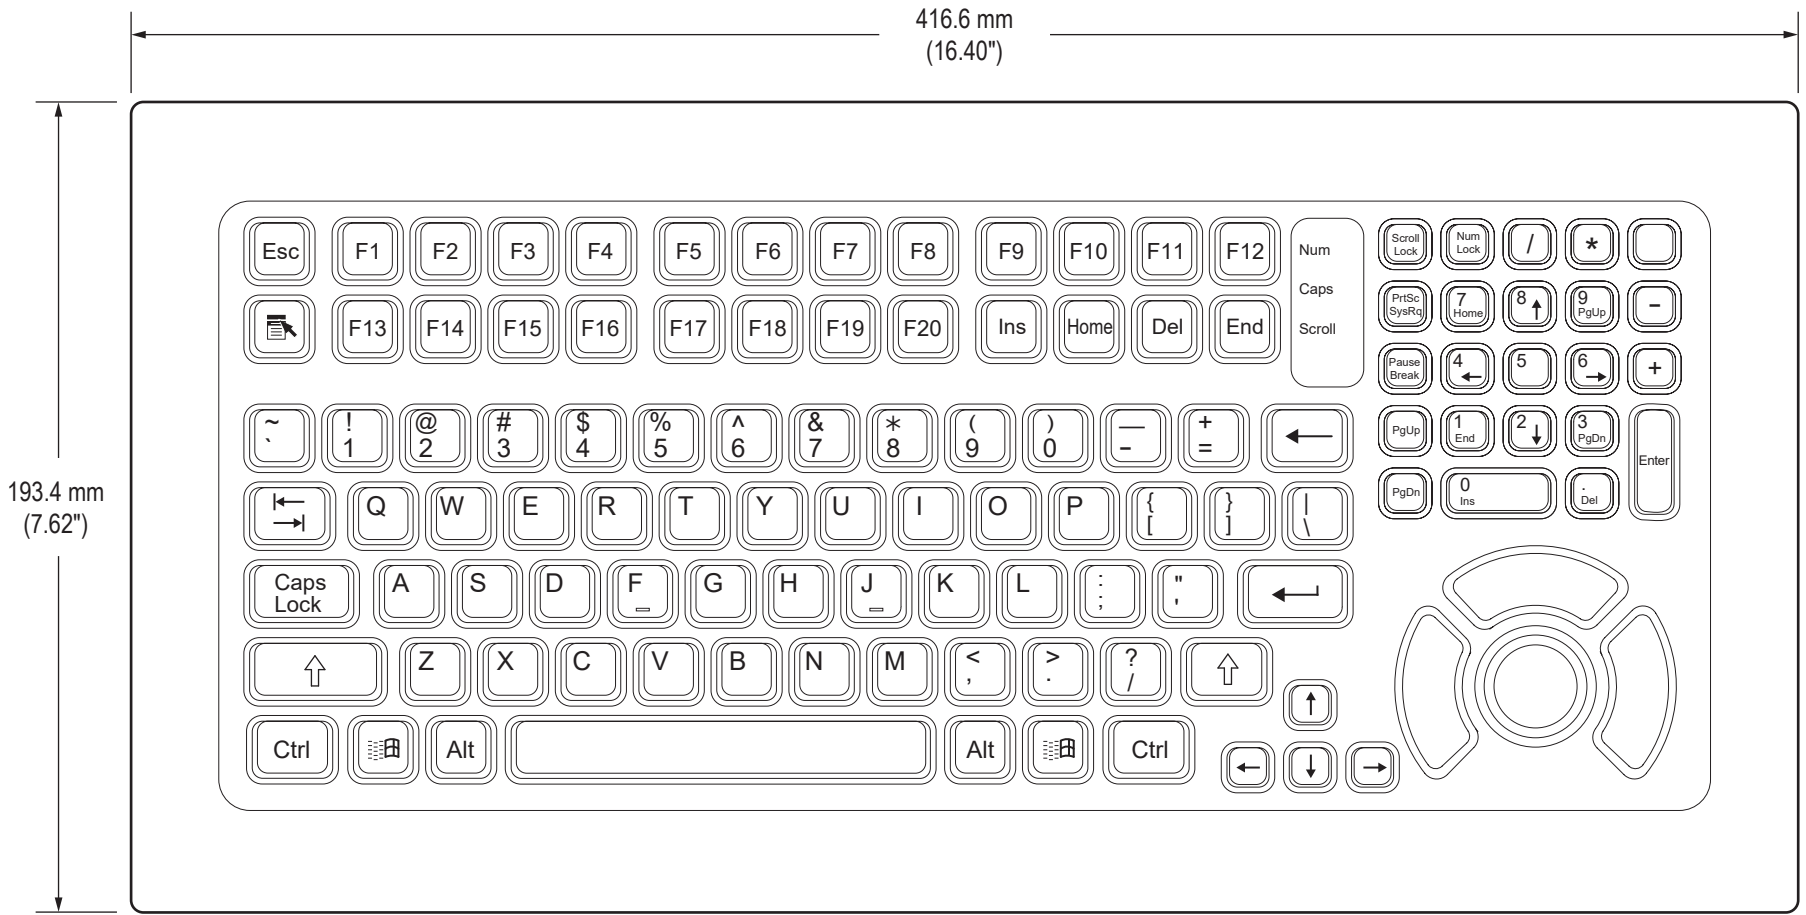

Top View

(Note: portion joined to monitor not shown)

Side View

Detailed Top View Showing Keys (KB-M2-EXT series)

(Note: portion joined to monitor not shown)

Mechanical Drawing – Monitor-Mounted Keyboard

Detailed Top View Showing Keys (KB-R2-EXT series)

(Note: portion joined to monitor not shown)

Mechanical Drawing – Monitor-Mounted Keyboard

Detailed Top View Showing Keys (KB-R3-EXT series)

(Note: portion joined to monitor not shown)

Mechanical Drawing – Monitor-Mounted Keyboard