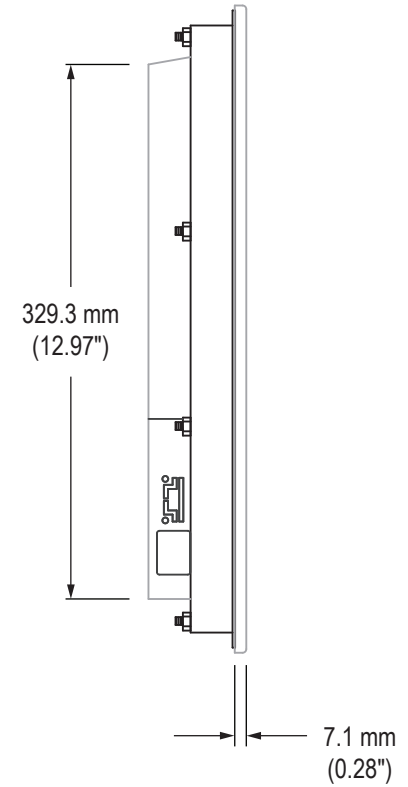

Front View

Side View

### Rear View (showing Cutout Dimensions)

### Bottom View

Cable Connections

Rear View

Bottom View

# VB-19E Accessory Mounting Bracket

Rear View

Bottom View