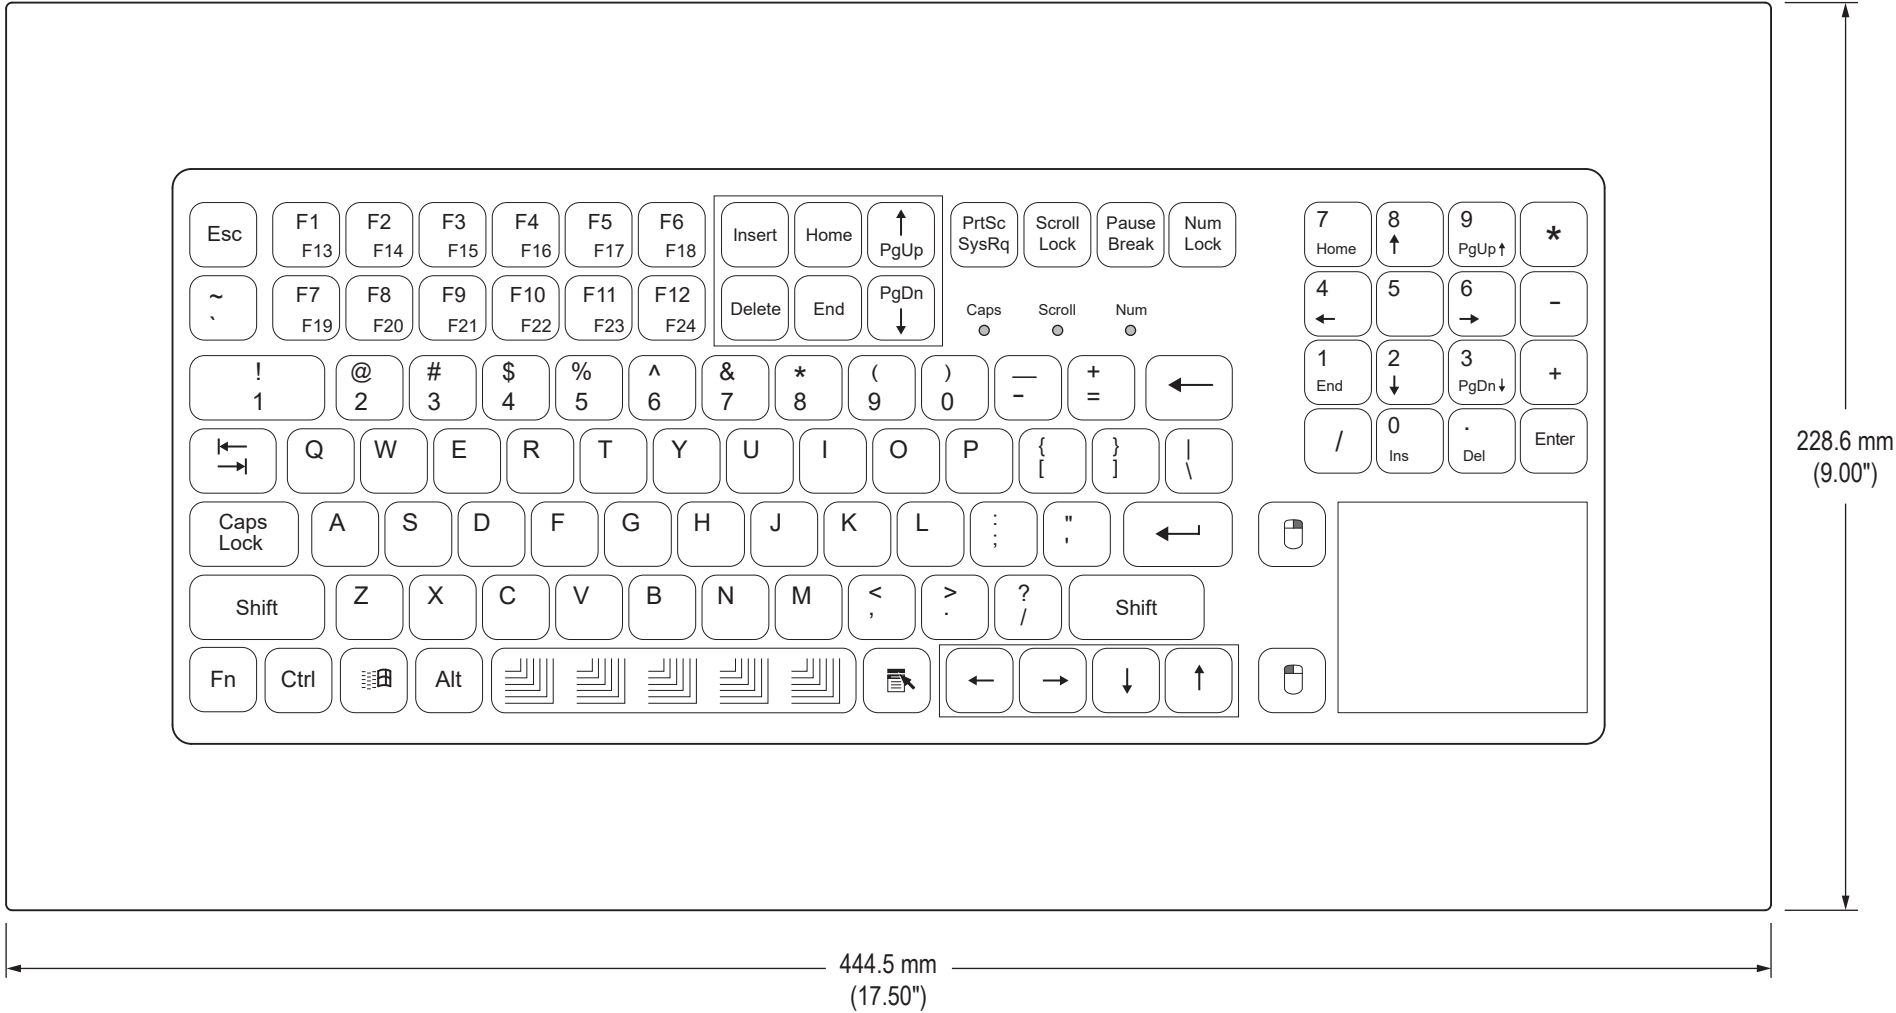

Rear View (showing Cutout Dimensions)

Side View

# Detailed Top View Showing Keys (KB-M2-P90 series)

Detailed Top View Showing Keys (KB-R2-P90 series)

### Detailed Top View Showing Keys (KB-R3-P90 series)