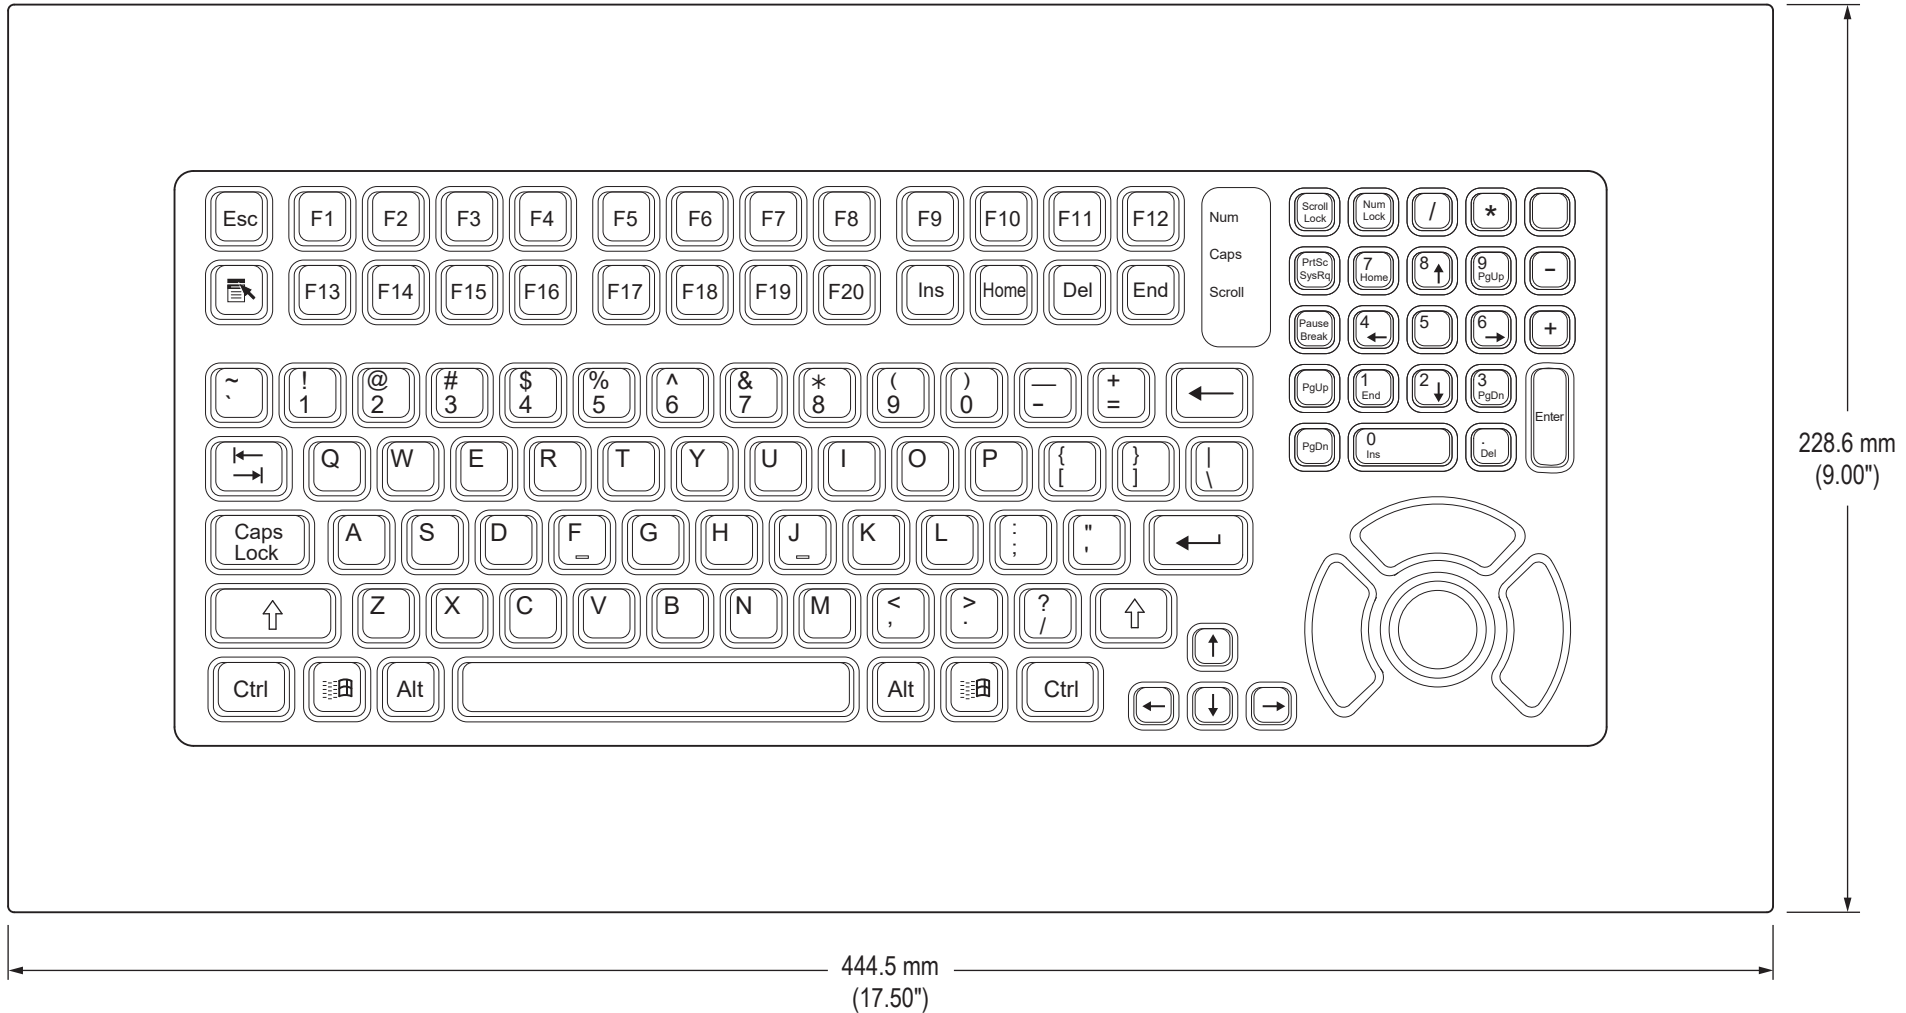

Rear View (showing Cutout Dimensions)

Side View

# Detailed Top View Showing Keys (KB-M2-P90 series)

Detailed Top View Showing Keys (KB-R2-P90 series)

### Detailed Top View Showing Keys (KB-R3-P90 series)