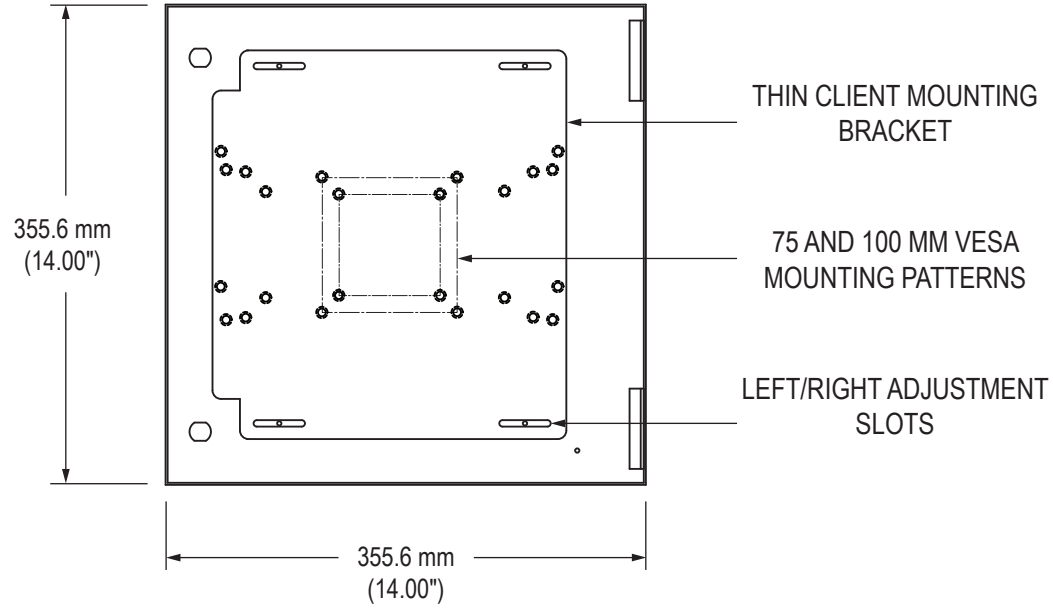

Top View

Rear View

Inside View of Access Door

Inside View of Enclosure

Close-up of Access Door (showing Mounting Bracket measurements)

WALL MOUNTING BRACKET

Front View of Enclosure

Side View

Rear View

MOUNTED ON PED4X4

Rear View

Side View