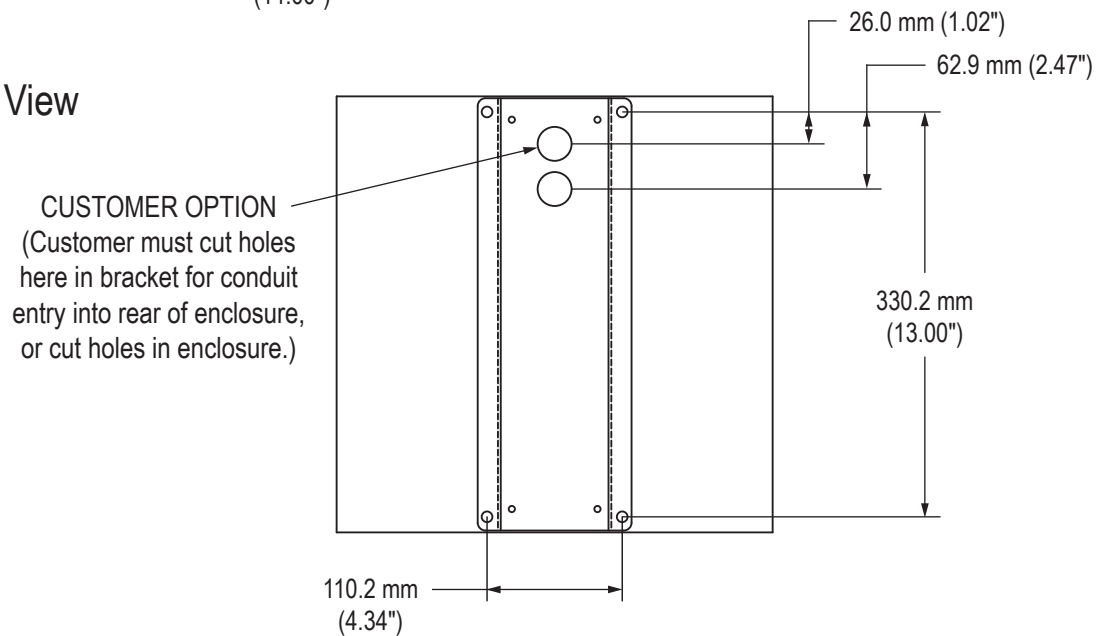

Top View

Rear View

Inside View of Access Door

Inside View of Enclosure

Close-up of Access Door (showing Mounting Bracket measurements)

WALL MOUNTING BRACKET

Front View of Enclosure

Side View

Rear View

MOUNTED ON PED4X4

Rear View

Side View