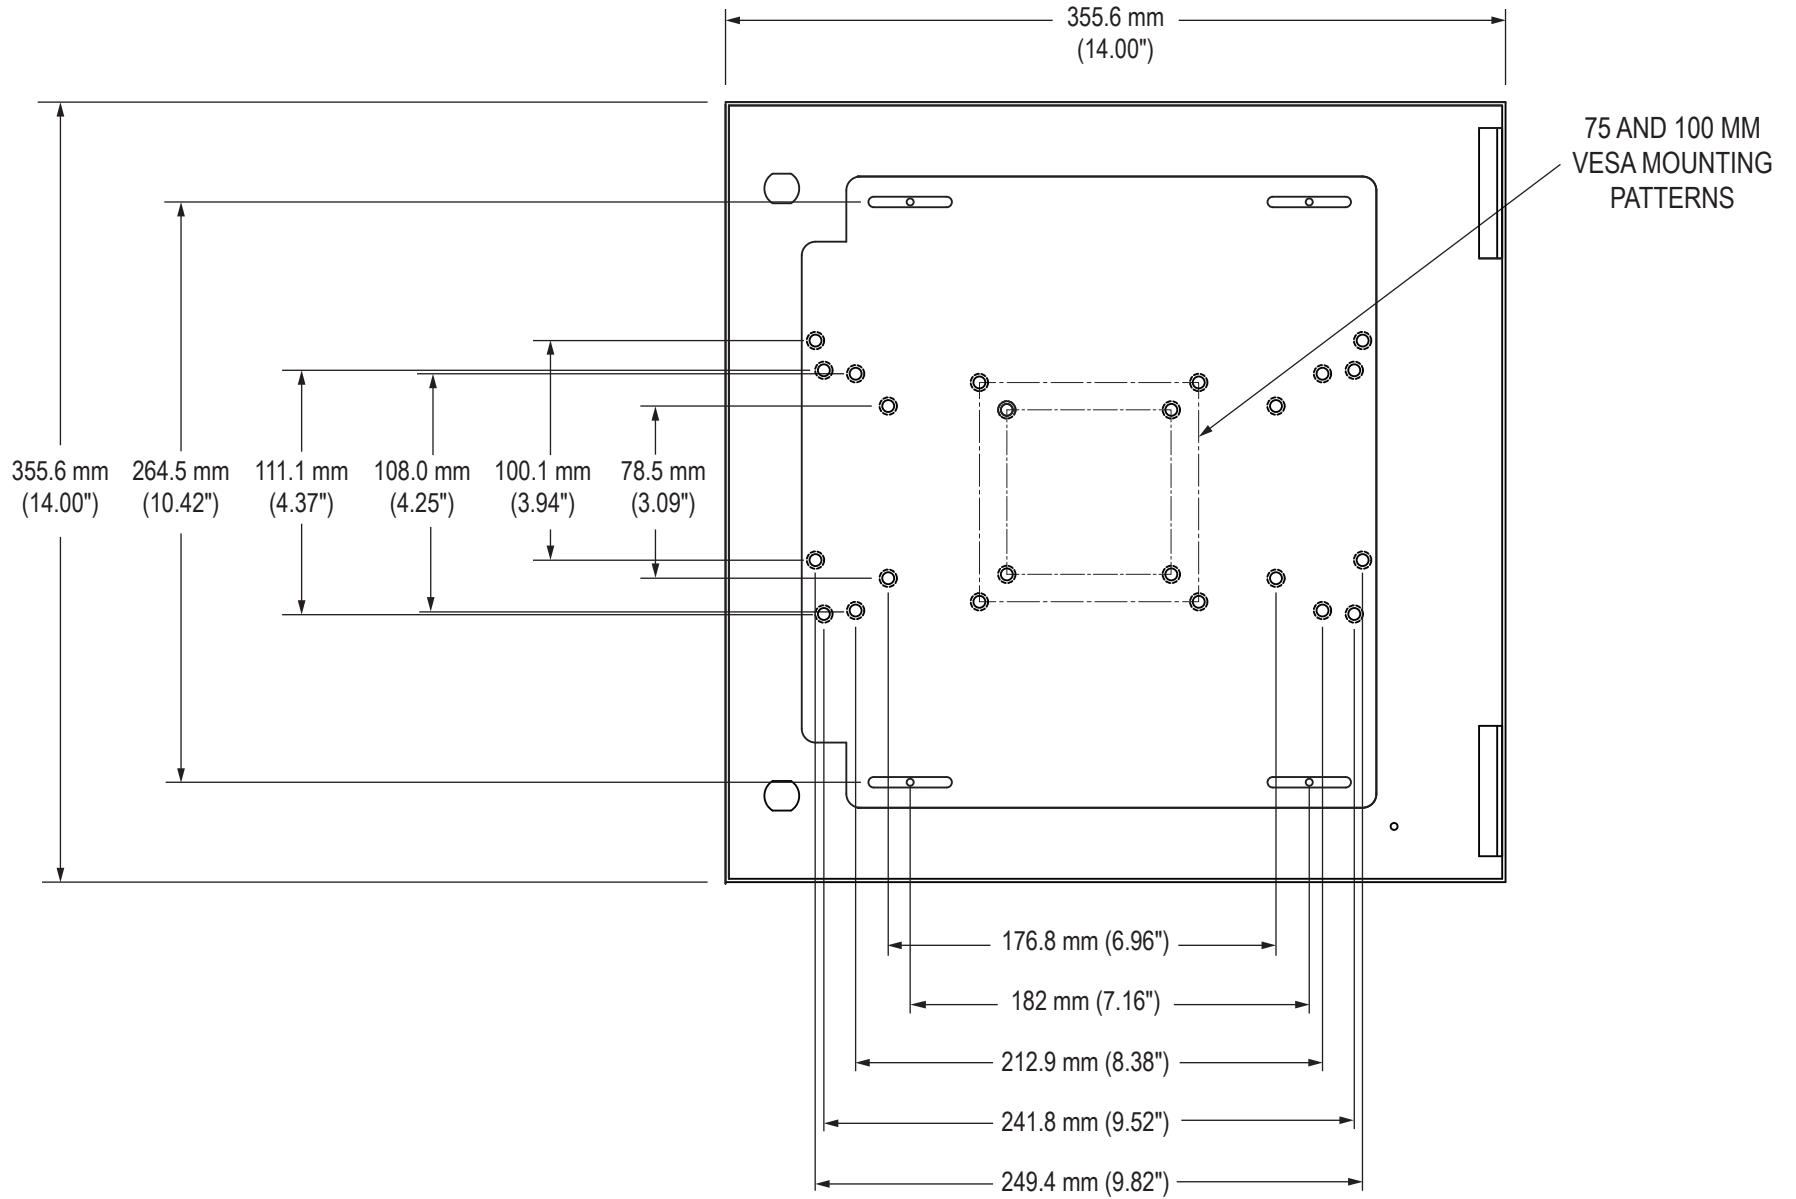

Top View

Rear View

Inside View of Access Door

Inside View of Enclosure

Close-up of Access Door (showing Mounting Bracket measurements)

WALL MOUNTING BRACKET

Front View of Enclosure

Side View

Rear View

MOUNTED ON PED4X4

Rear View

Side View