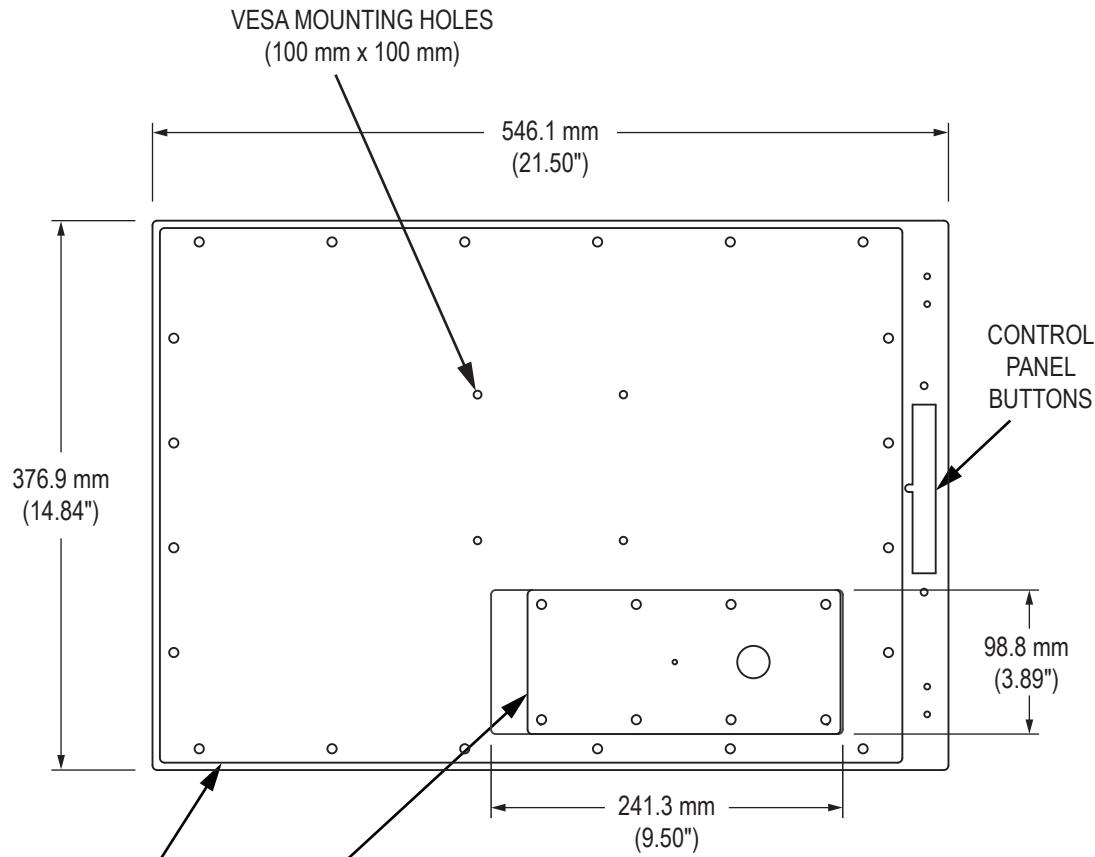

Front View

Side View

Rear View

CABLE ENTRY (4 Models):
 NEMA 2, 12/4, or 12/4/4X Compression Gland
 NEMA 12/4 or 12/4/4X Conduit Cable Exit
 NEMA 12/4 or 12/4/4X PermaGland
 NEMA 12/4 or 12/4/4X Cover Plate with Pilot Hole