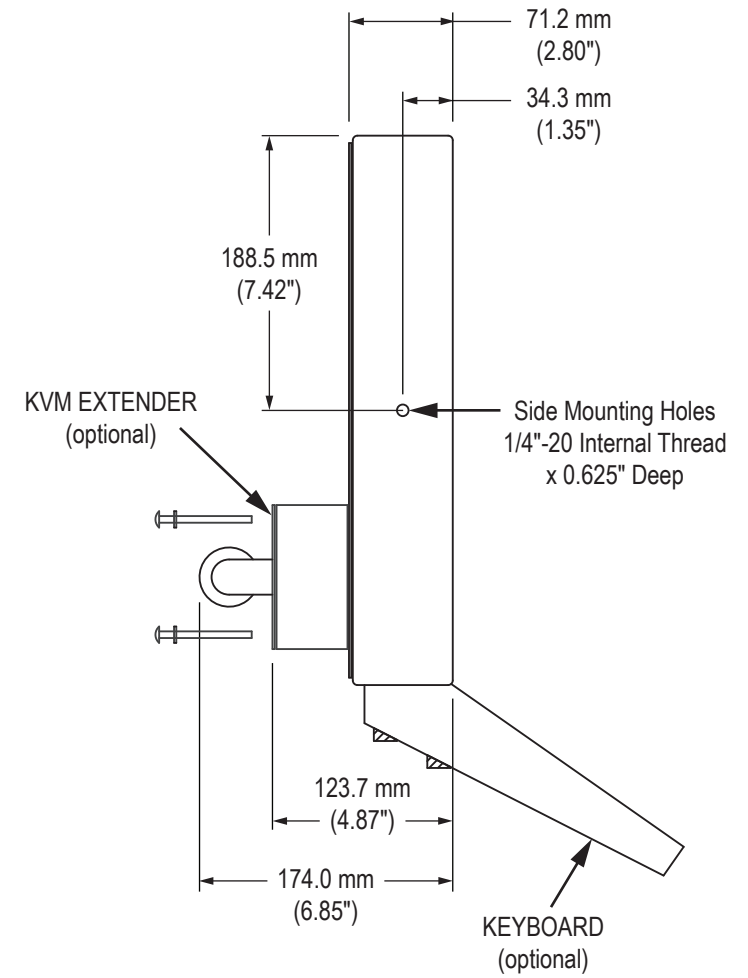

Front View

Side View

Rear View

CABLE ENTRY (4 Models):
 NEMA 2, 12/4, or 12/4/4X Compression Gland
 NEMA 12/4 or 12/4/4X Conduit Cable Exit
 NEMA 12/4 or 12/4/4X PermaGland
 NEMA 12/4 or 12/4/4X Cover Plate with Pilot Hole