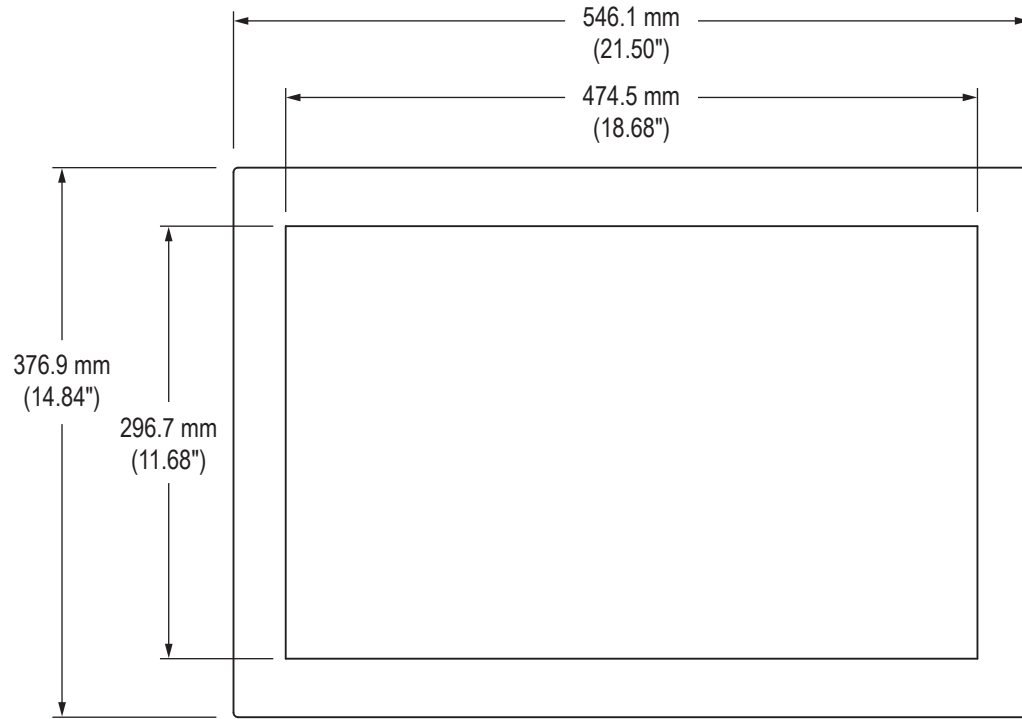

Front View

Side View

Rear View

CABLE ENTRY (4 Models):
 NEMA 2, 12/4, or 12/4/4X Compression Gland
 NEMA 12/4 or 12/4/4X Conduit Cable Exit
 NEMA 12/4 or 12/4/4X PermaGland
 NEMA 12/4 or 12/4/4X Cover Plate with Pilot Hole