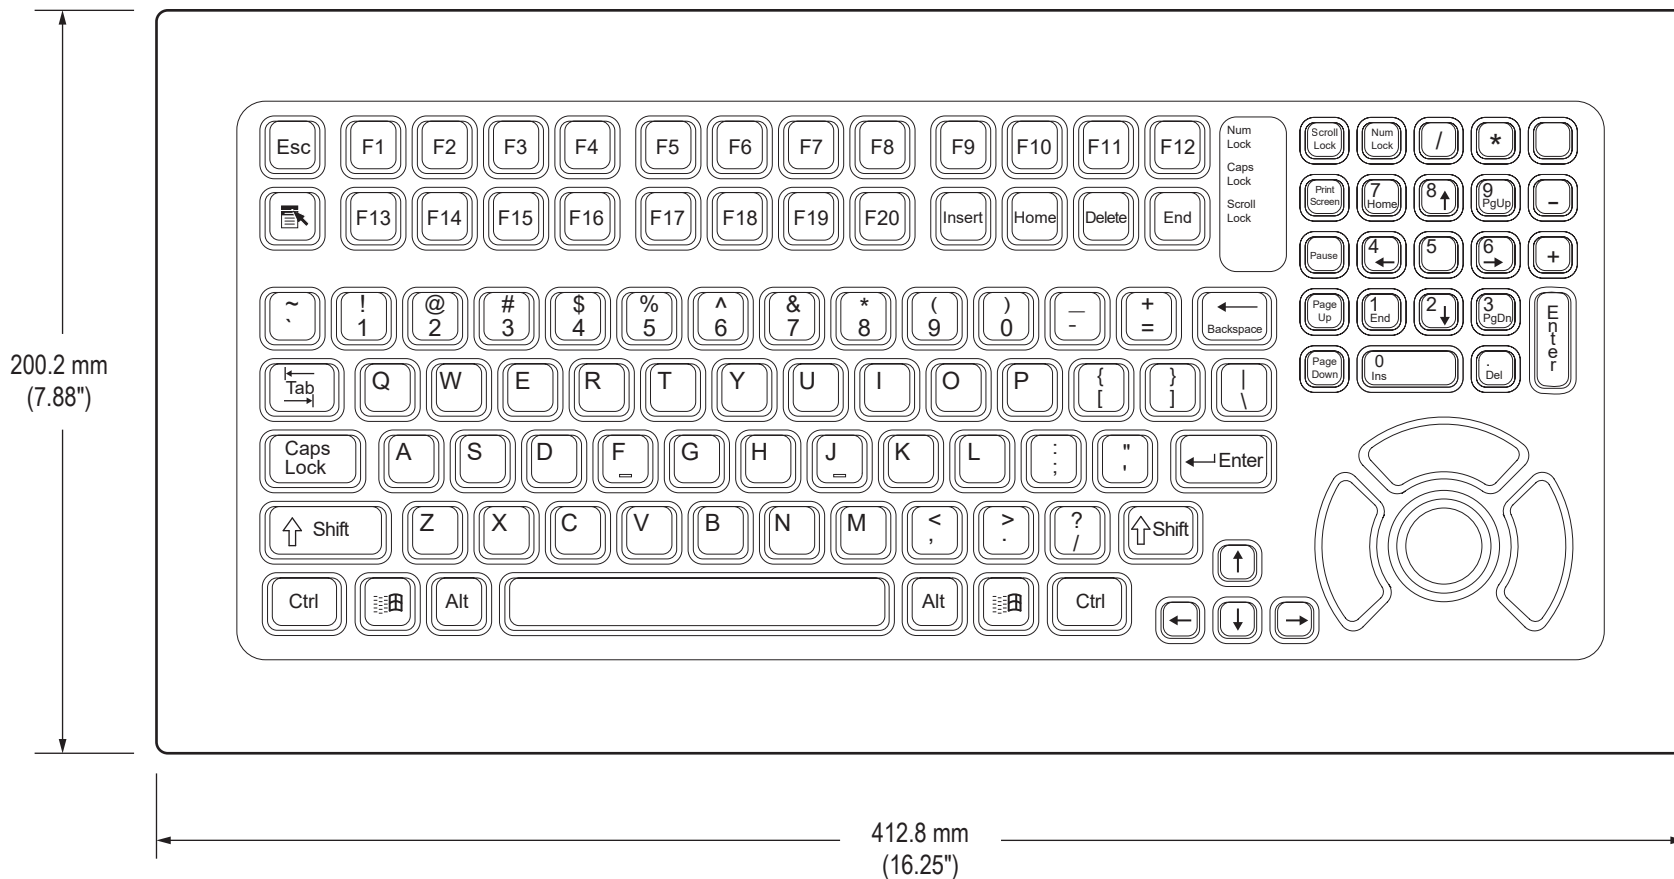

# Detailed Top View Showing Keys

(Note: mounting bracket not shown)

### Rear View of Mounting Plate

1/4-20 MACHINE SCREWS  
IN PANEL (4 PLACES AS  
SHOWN, NOT PROVIDED)

### Side View