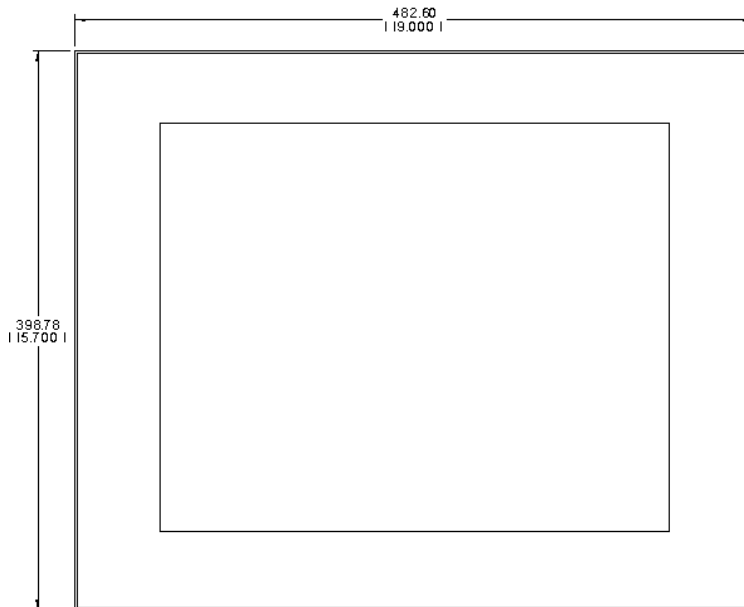

Envelope Drawings

HIS ML19 Panel Mount Industrial LCD Monitor

Enclosure Mounting Diagram

Front Views

Bottom and Rear View (Showing Cutout Dimensions)