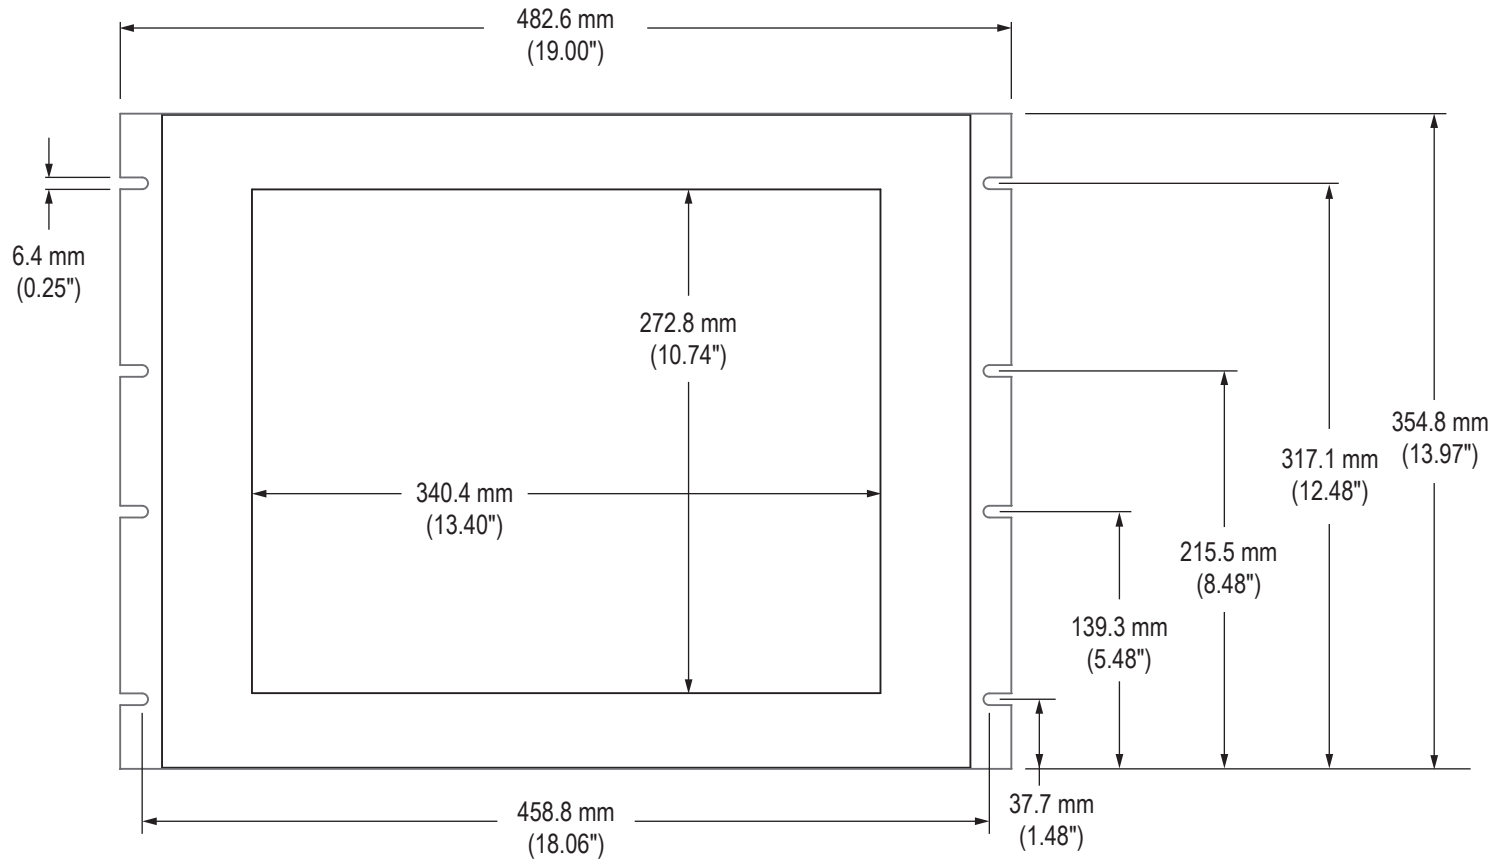

Front View

Bottom View

Side View

Panel Height

Cable Connections

Rear View

Bottom View

Mechanical Drawing – RL17E