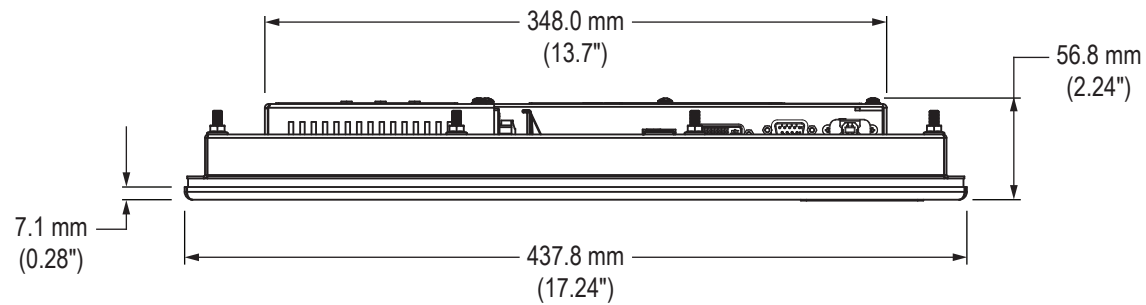

Front View

Side View

Rear View

Bottom View

Bottom View (showing Cable Connections)

Mounting Diagram

Cutout Dimensions

VB-1517-01 Accessory Mounting Bracket

Rear View

Bottom View