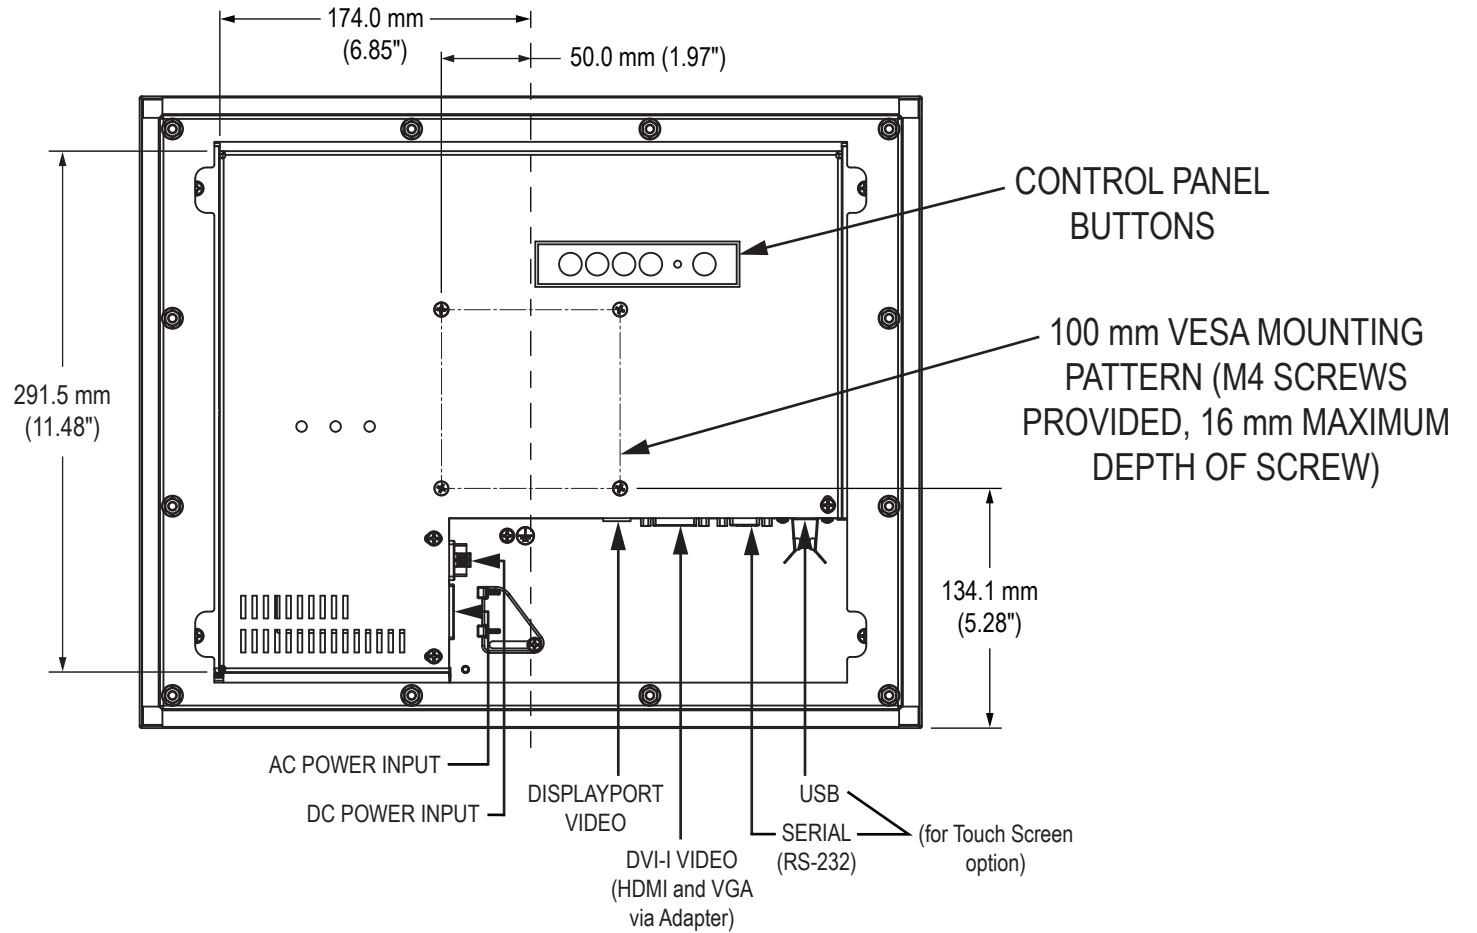

Front View

Side View

Rear View

Bottom View

Bottom View (showing Cable Connections)

Mounting Diagram

Cutout Dimensions

VB-1517-01 Accessory Mounting Bracket

Rear View

Bottom View