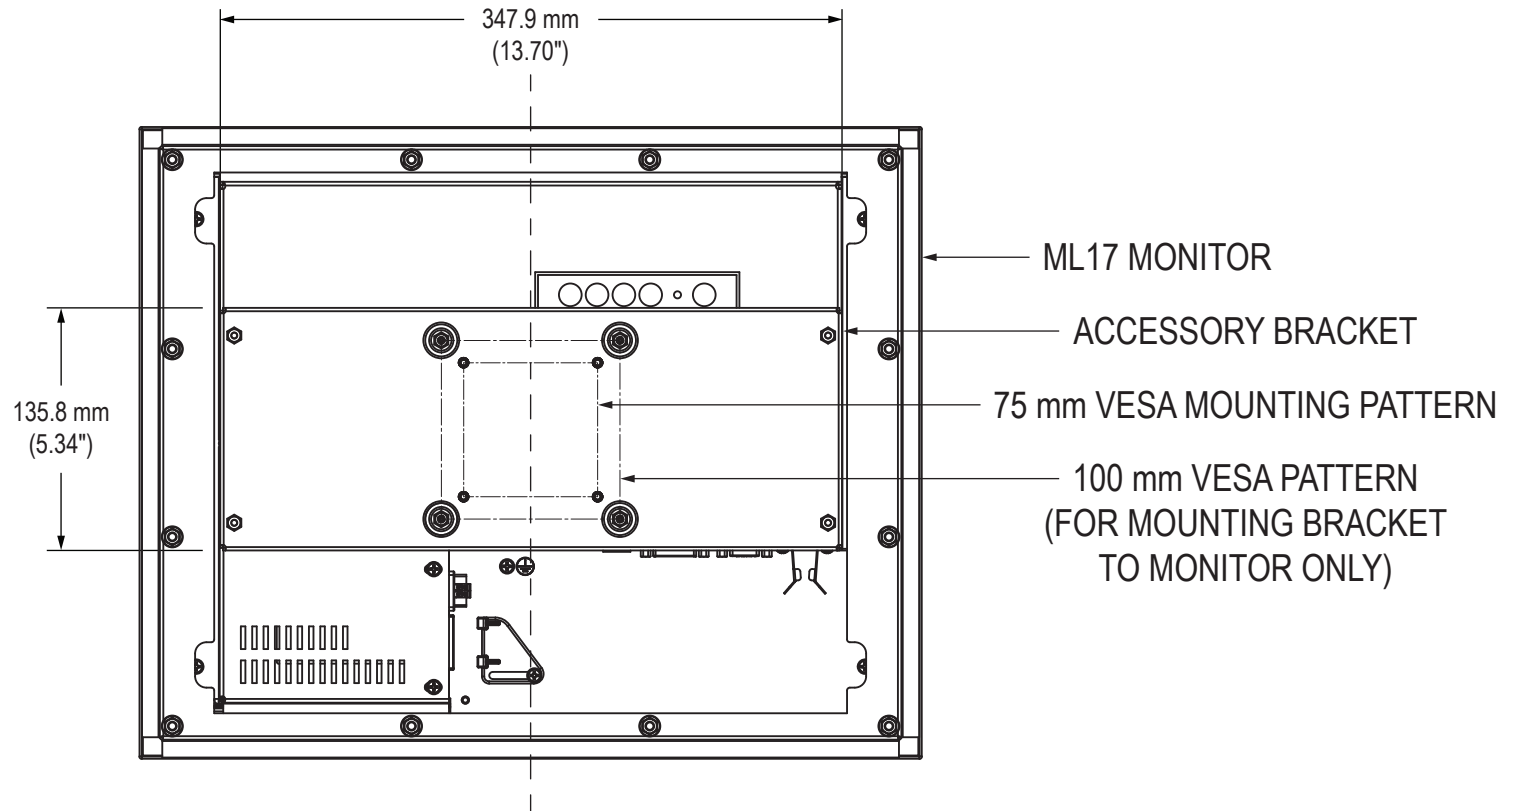

Front View

Side View

Rear View

Bottom View

Bottom View (showing Cable Connections)

Mounting Diagram

Cutout Dimensions

VB-1517-01 Accessory Mounting Bracket

Rear View

Bottom View