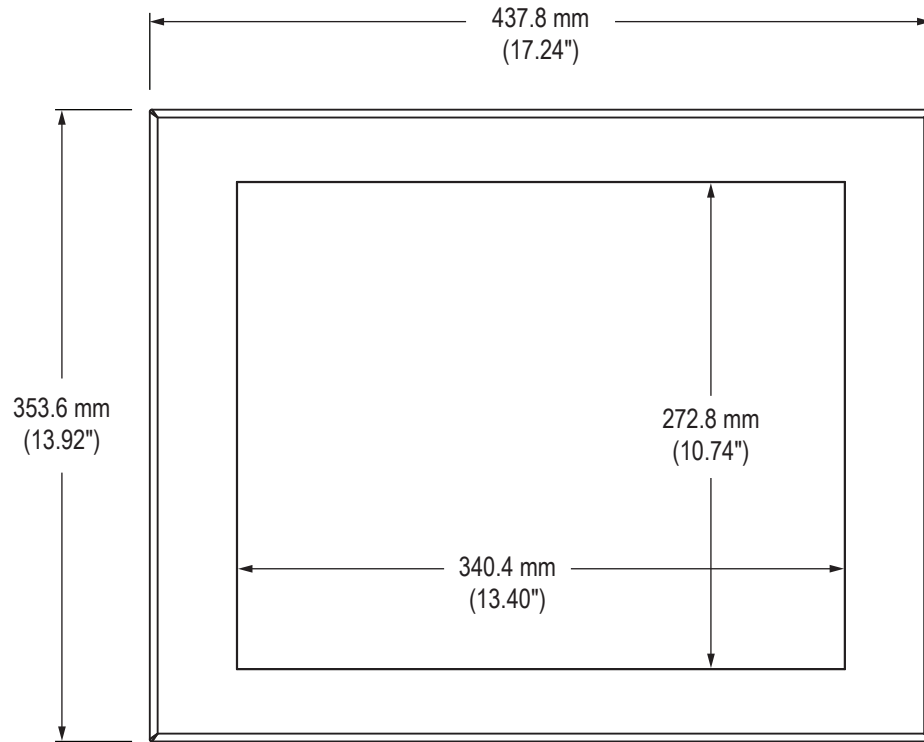

Front View

Side View

Rear View

Bottom View

Bottom View (showing Cable Connections)

Mounting Diagram

Cutout Dimensions

VB-1517-01 Accessory Mounting Bracket

Rear View

Bottom View