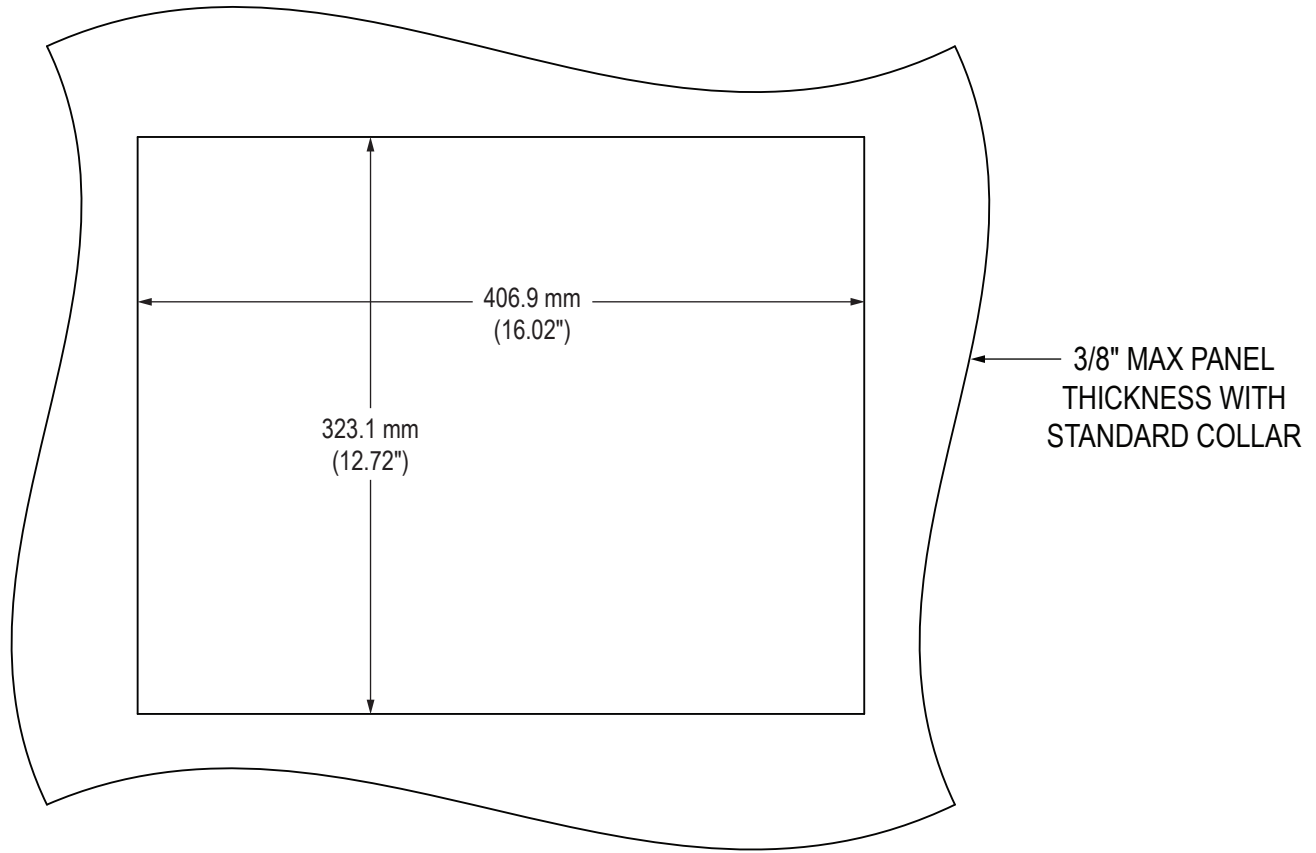

Front View

Side View

Rear View

Bottom View

Bottom View (showing Cable Connections)

Mounting Diagram

Cutout Dimensions

VB-1517-01 Accessory Mounting Bracket

Rear View

Bottom View