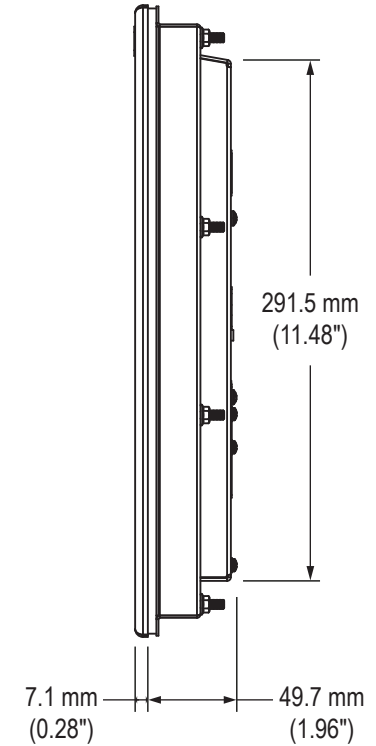

Front View

Side View

Rear View

Bottom View

Bottom View (showing Cable Connections)

Mounting Diagram

Cutout Dimensions

VB-1517-01 Accessory Mounting Bracket

Rear View

Bottom View