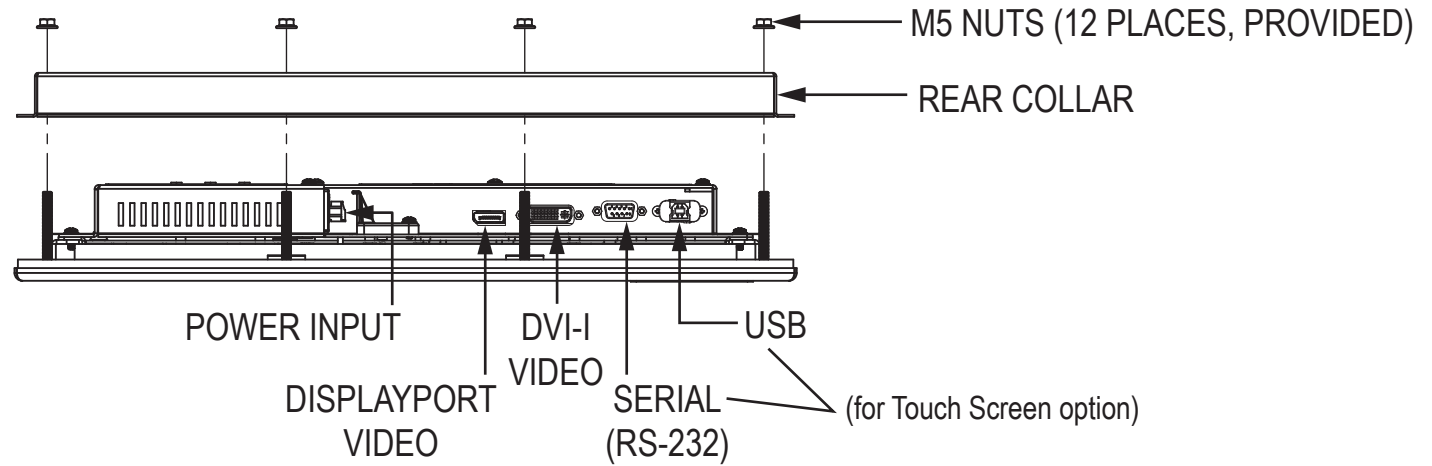

Front View

Side View

Rear View

Bottom View

Bottom View (showing Cable Connections)

Mounting Diagram

Cutout Dimensions

VB-1517-01 Accessory Mounting Bracket

Rear View

Bottom View