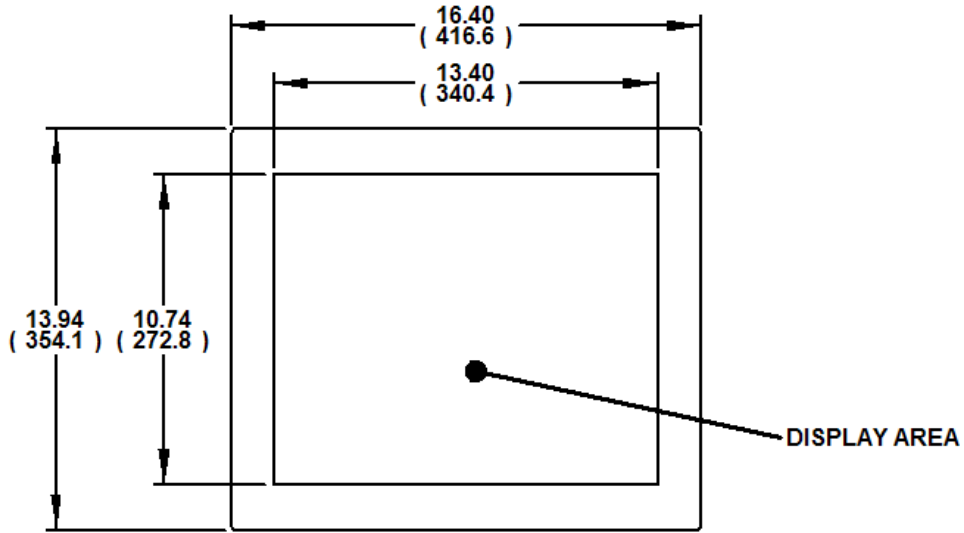

Envelope Drawings

17" Universal Mount Industrial Monitors

Front View

Rear and Side Views

Benchtop Mounting Kit

Yoke and Pedestal Mount

Fixed Pedestal Mount