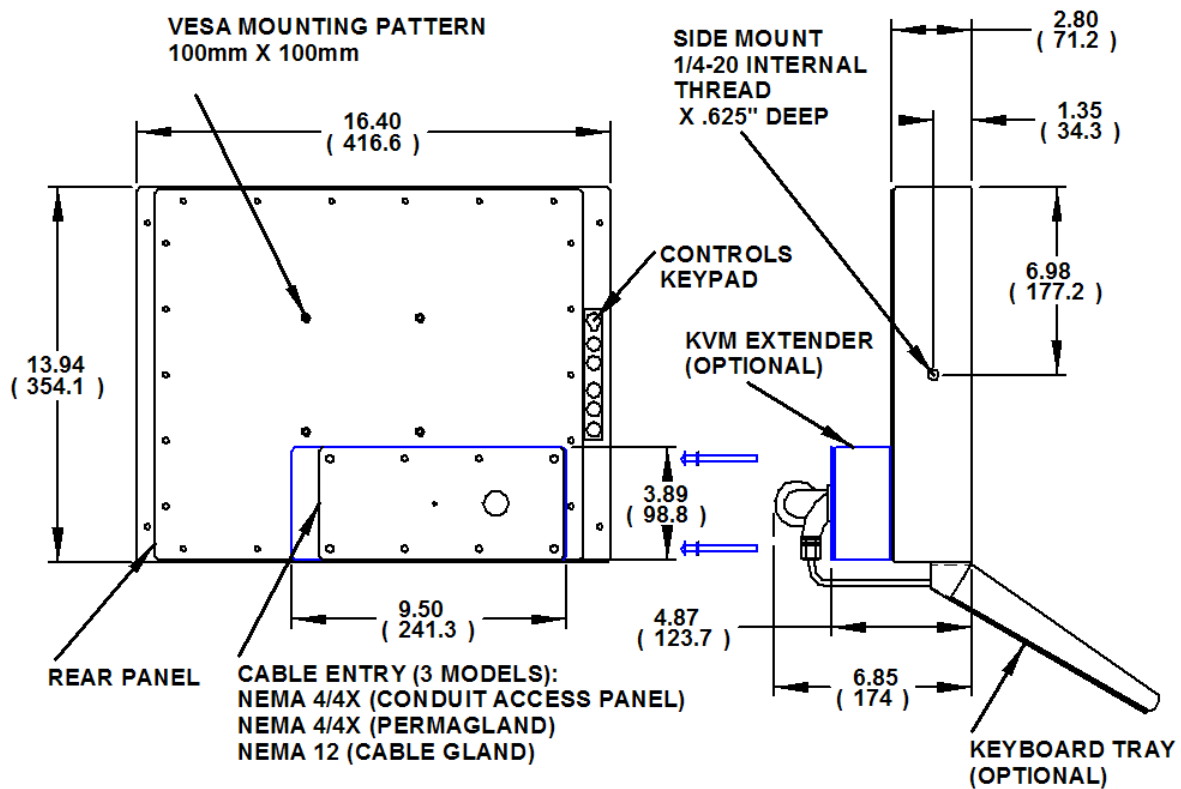

Envelope Drawings

17" Universal Mount Industrial Monitors

Front View

Rear and Side Views

Benchtop Mounting Kit

Yoke and Pedestal Mount

Fixed Pedestal Mount