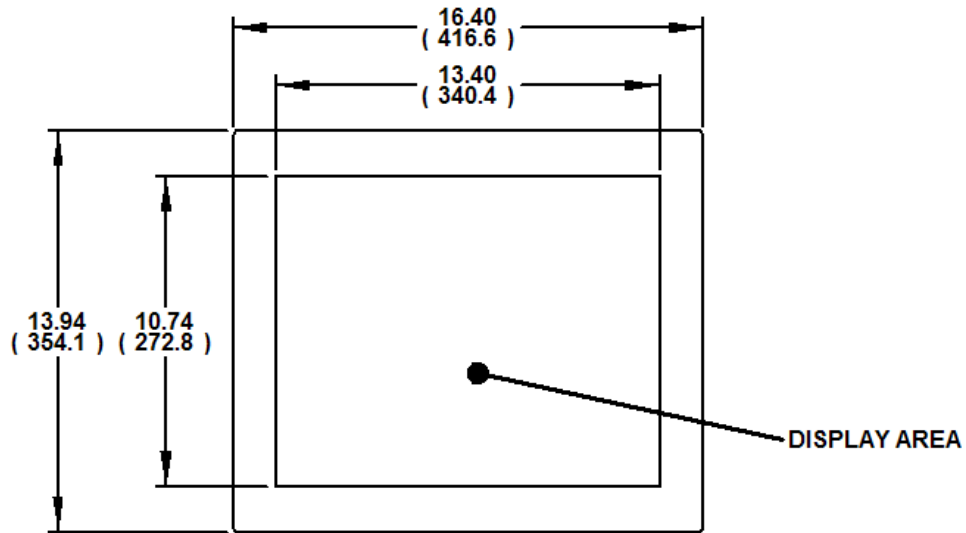

Envelope Drawings

17" Universal Mount Industrial Monitors

Front View

Rear and Side Views

Benchtop Mounting Kit

Yoke and Pedestal Mount

Fixed Pedestal Mount