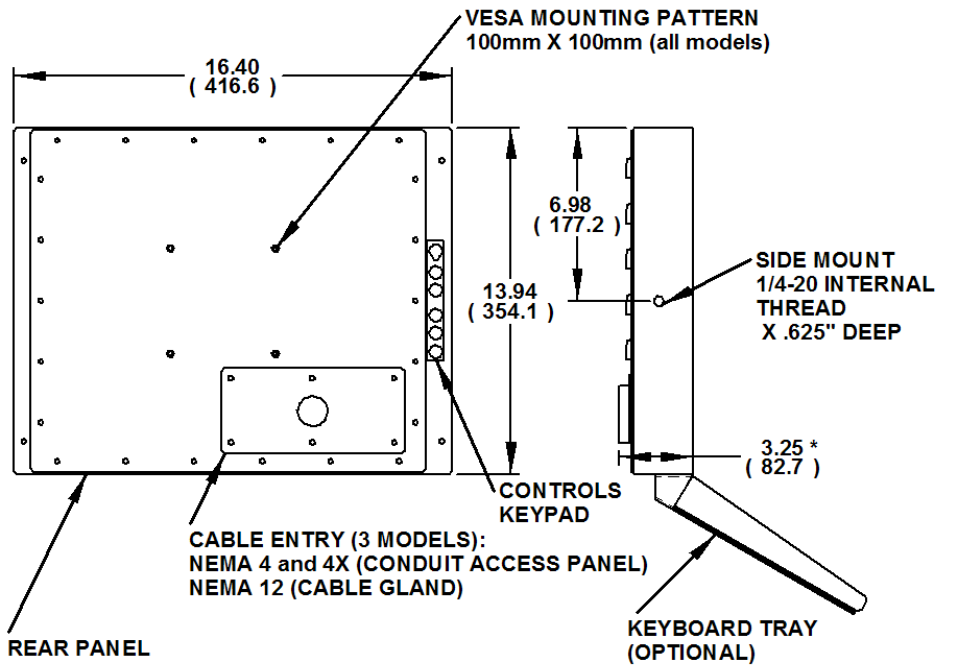

# Envelope Drawings

## 17" Universal Mount Industrial Monitors

### Rear and Side Views

\* DOES NOT APPLY TO CONDUIT  
CONNECTION ON NEMA 4/4X