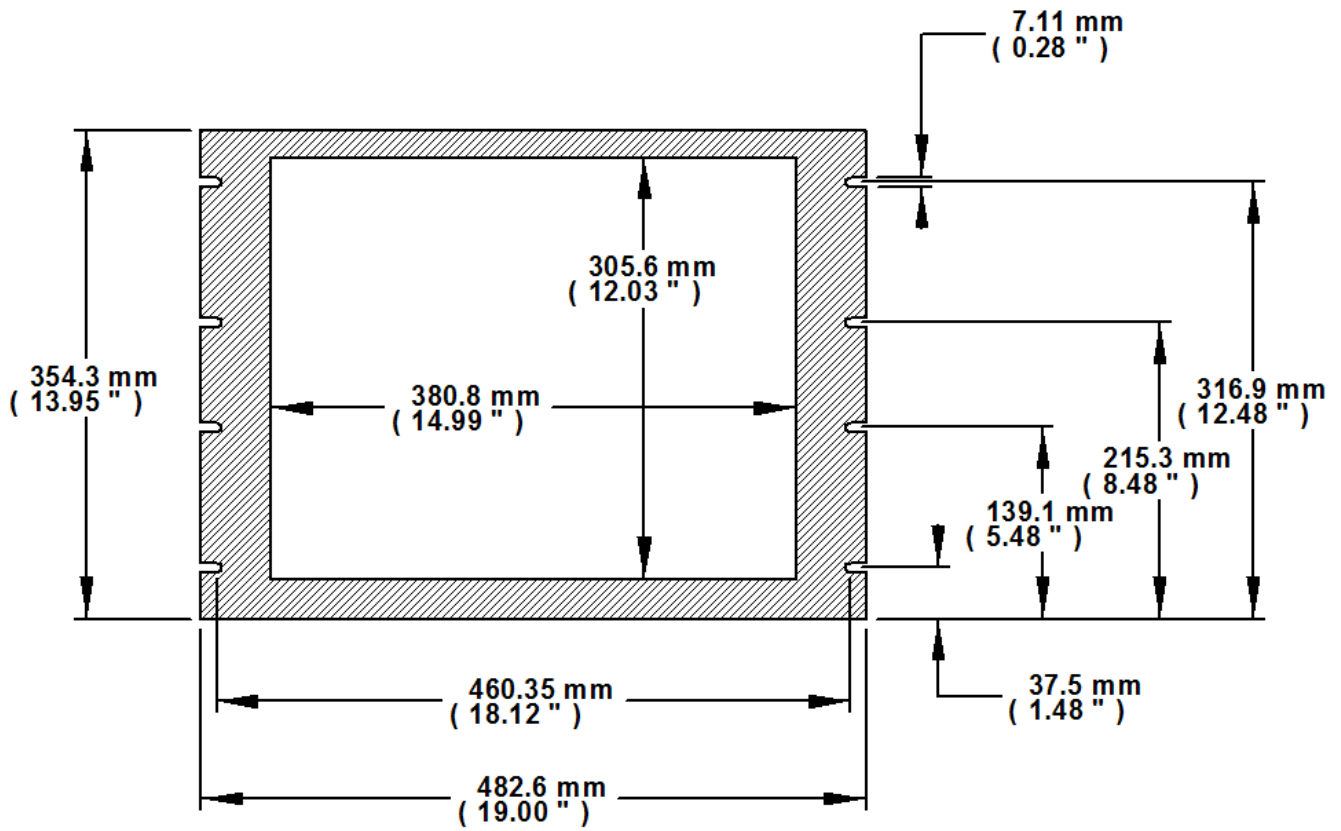

Envelope Drawings

HIS-RL19-CxDD - Industrial LCD Monitor

Front View

Bottom and Rear View (showing cutout dimensions)