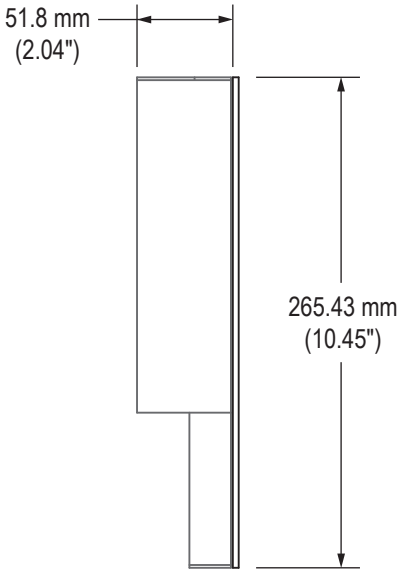

Front View

Bottom View

Side View

Panel Height

Mechanical Drawing – RL15F

# Cable Connections Rear View

# Bottom View