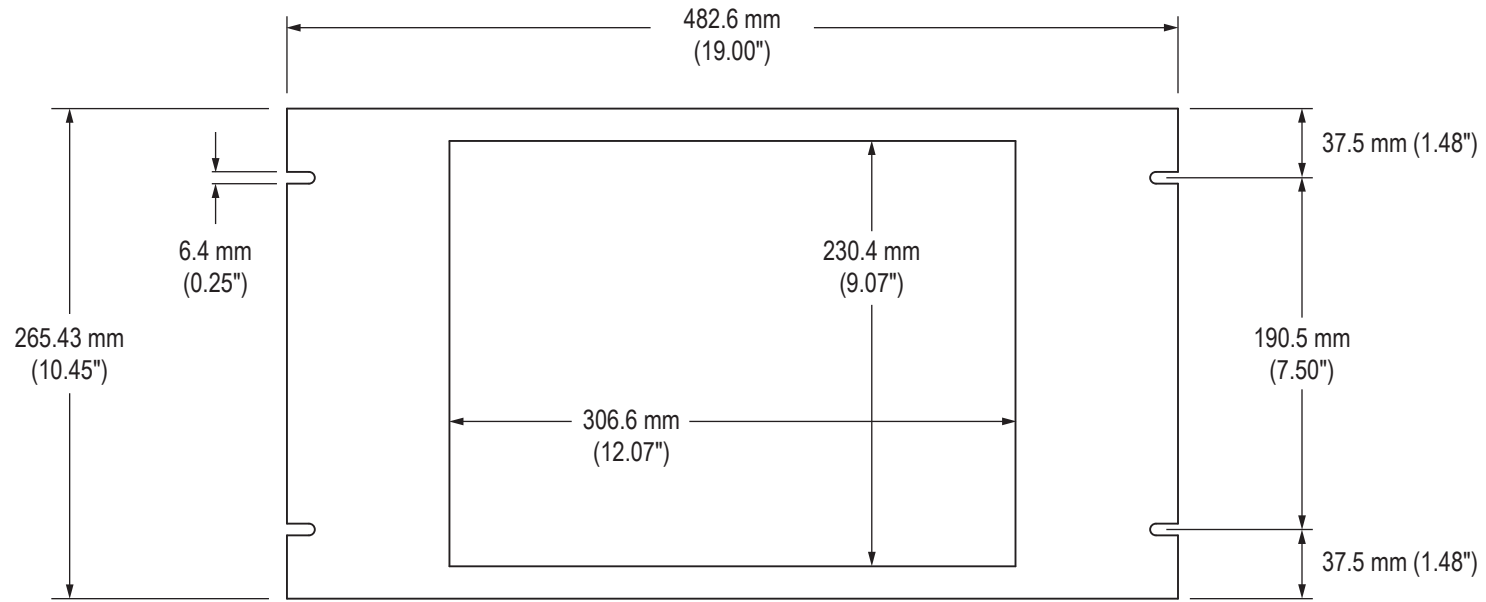

Front View

Bottom View

Side View

Panel Height

Mechanical Drawing – RL15F

# Cable Connections Rear View