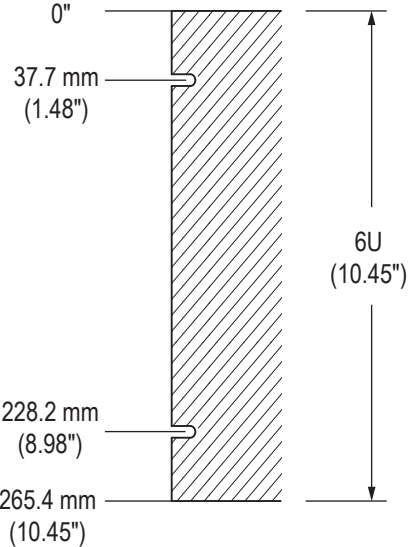

Front View

Bottom View

Side View

Panel Height

Mechanical Drawing – RL15F

# Cable Connections Rear View

# Bottom View