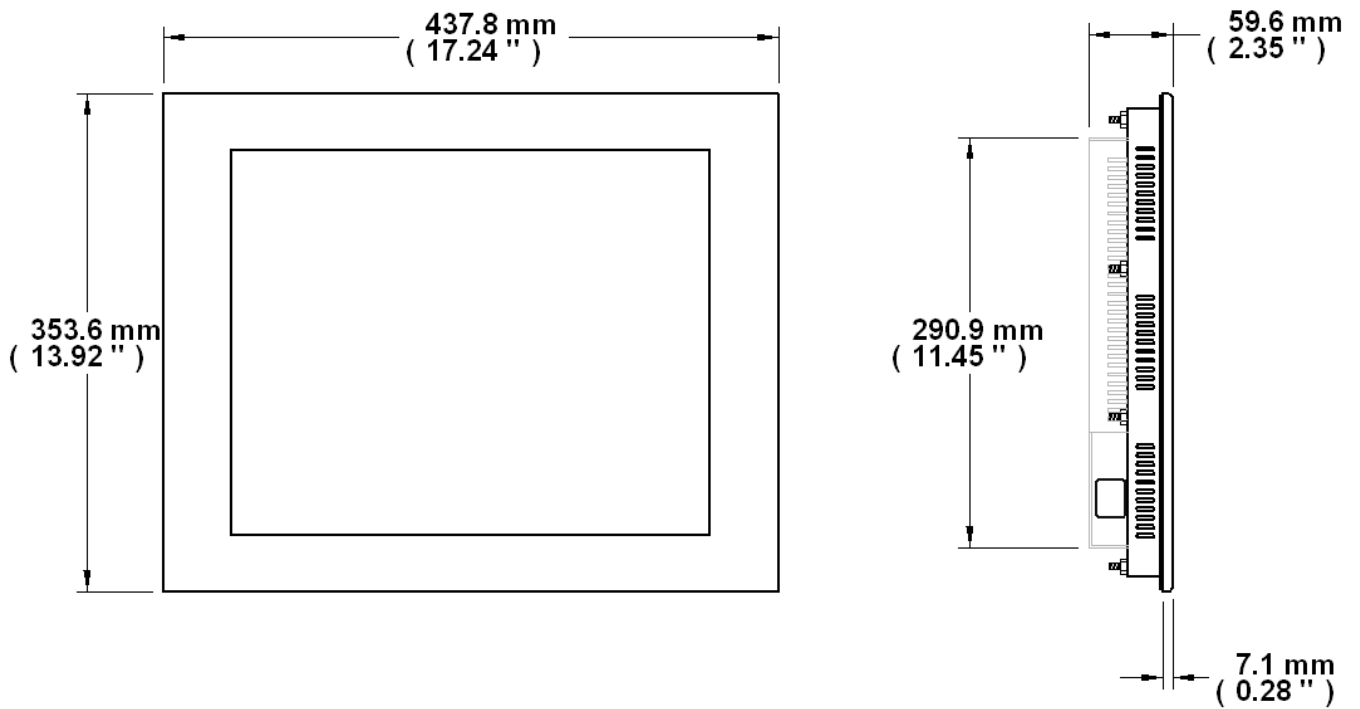

# Envelope Drawings

## HIS ML17 Revision D Panel Mount Industrial LCD Monitor

### Front and Side Views

**Rear View (Showing Cutout Dimensions)**

**Rear and Bottom Views**

**Front and Side Views (with Rack Mount adapter)**

**Rear and Bottom Views (with Rack Mount adapter)**