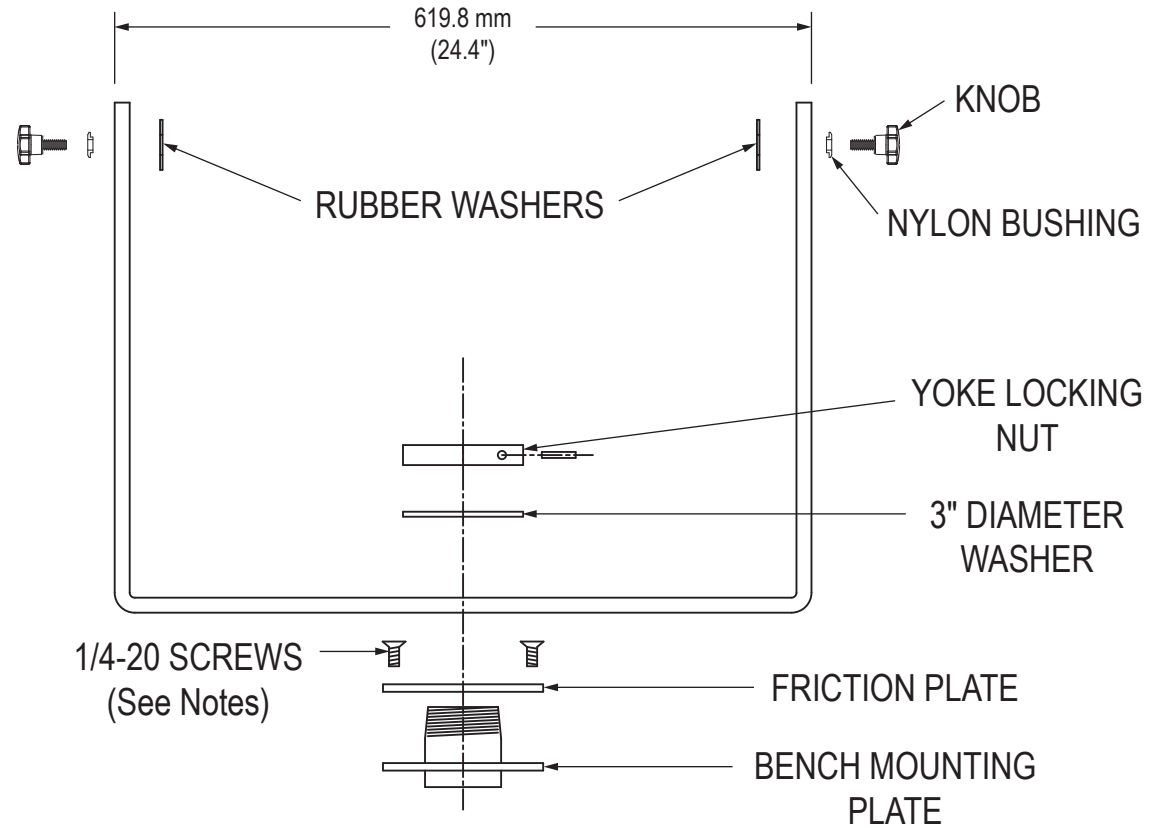

15/17" MODEL

Side View

Front View

Mounting Plate

19" MODEL

Side View

Front View

Mounting Plate

# 19.5" MODEL

Side View

Front View

Mounting Plate

22" MODEL

Side View

Front View

Mounting Plate

**23" MODEL**

Side View

Front View

Mounting Plate