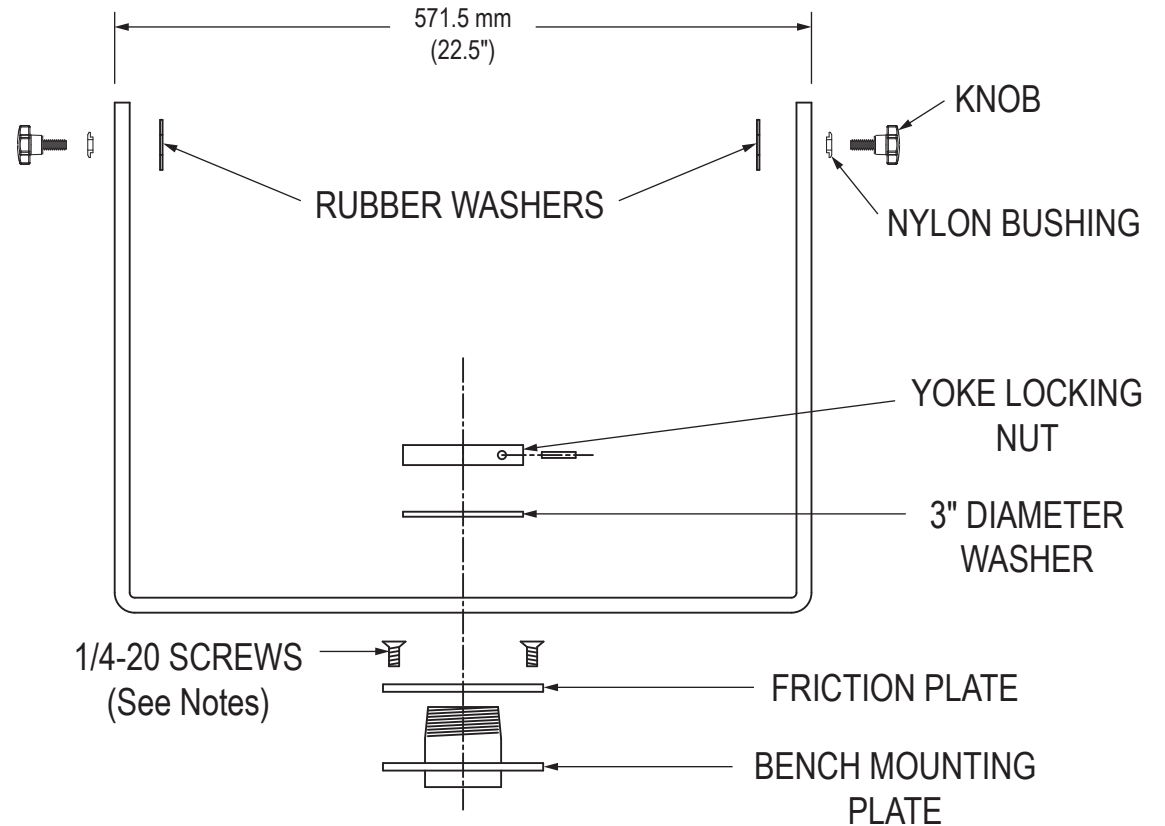

15/17" MODEL

Side View

Front View

Mounting Plate

19" MODEL

Side View

Front View

Mounting Plate

# 19.5" MODEL

Side View

Front View

Mounting Plate

22" MODEL

Side View

Front View

Mounting Plate

**23" MODEL**

Side View

Front View

Mounting Plate