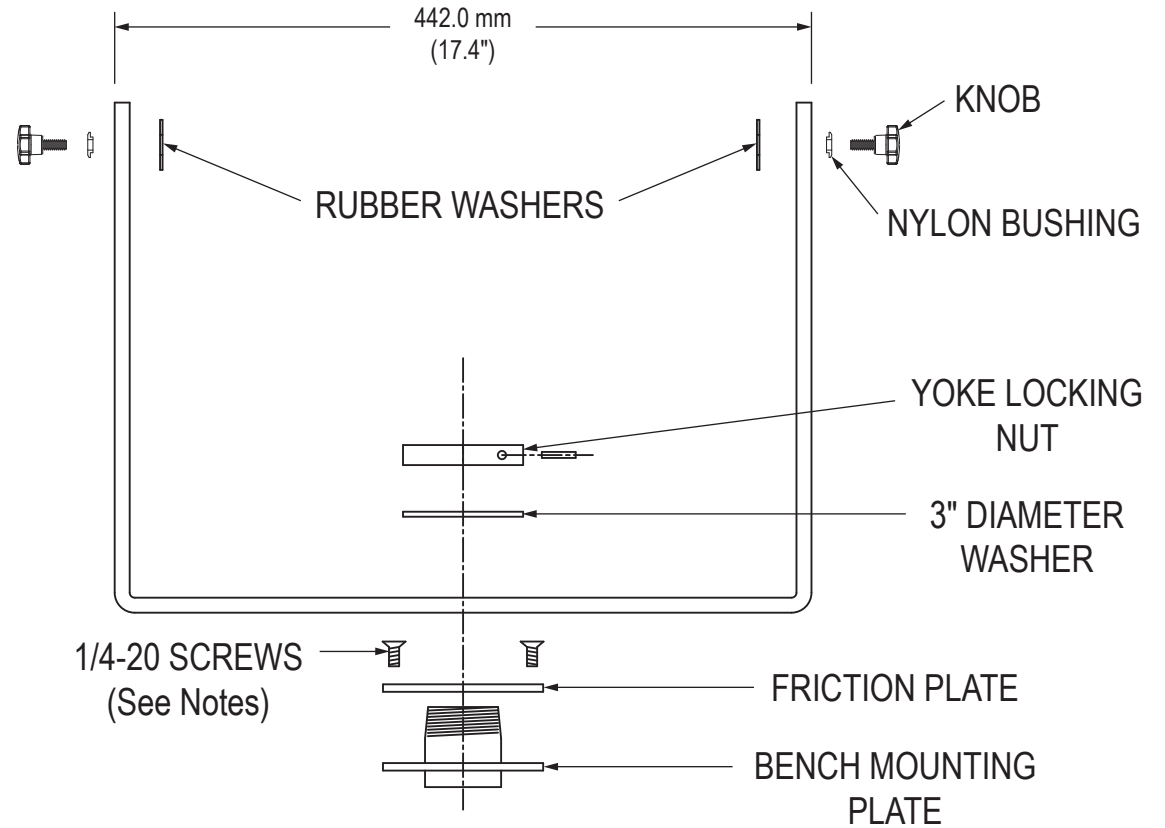

15/17" MODEL

Side View

Front View

Mounting Plate

19" MODEL

Side View

Front View

Mounting Plate

# 19.5" MODEL

Side View

Front View

Mounting Plate

22" MODEL

Side View

Front View

Mounting Plate

**23" MODEL**

Side View

Front View

Mounting Plate