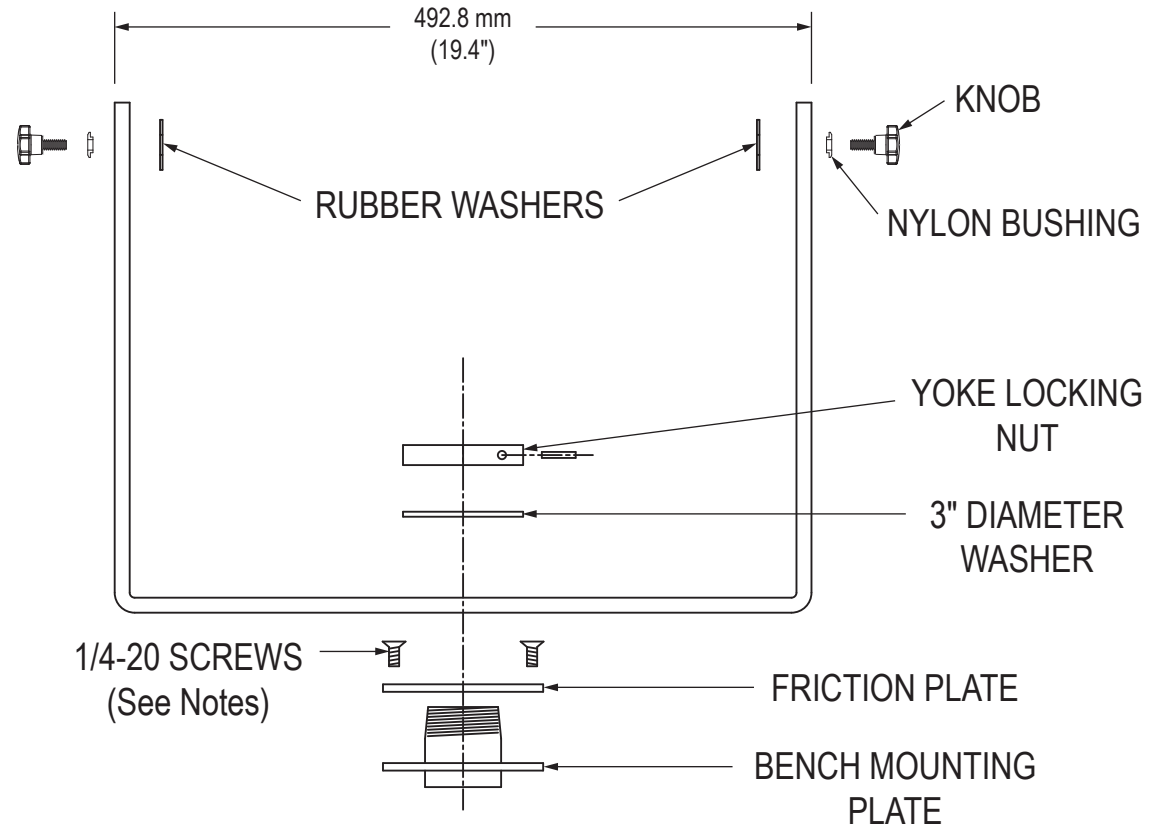

15/17" MODEL

Side View

Front View

Mounting Plate

19" MODEL

Side View

Front View

Mounting Plate

# 19.5" MODEL

Side View

Front View

Mounting Plate

22" MODEL

Side View

Front View

Mounting Plate

**23" MODEL**

Side View

Front View

Mounting Plate