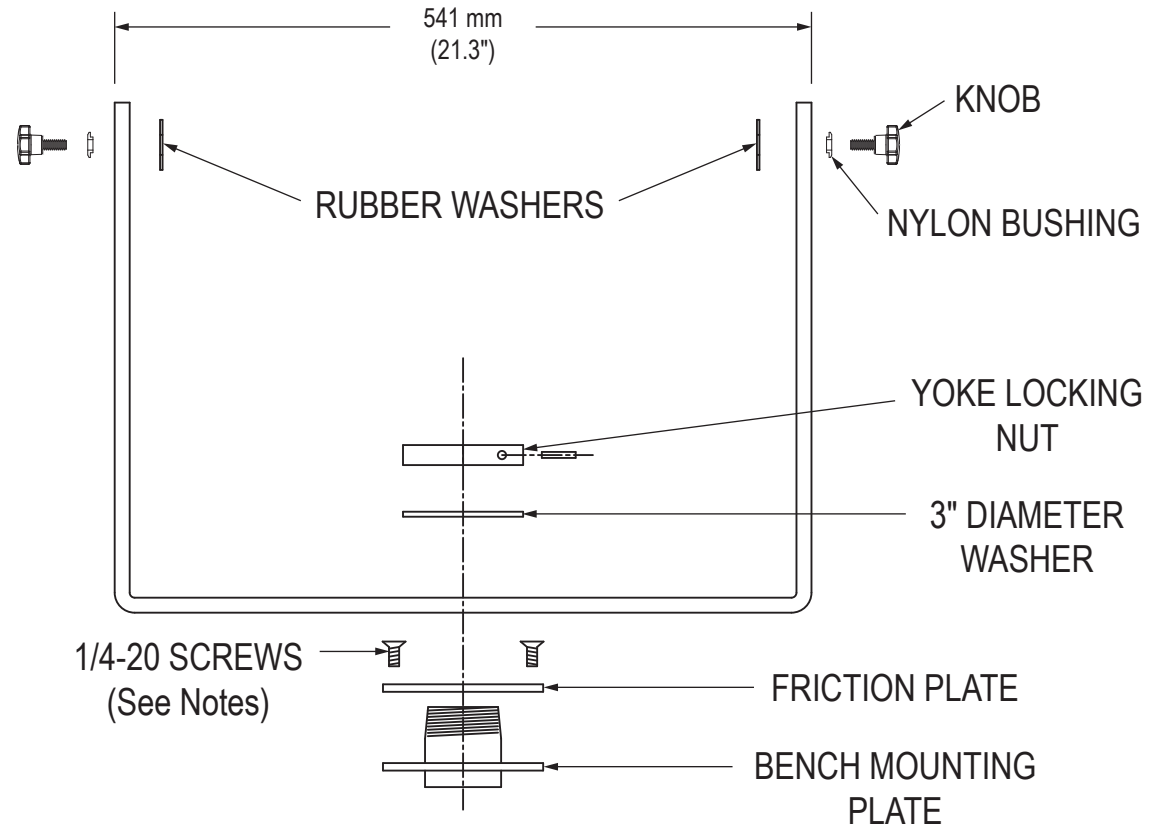

15/17" MODEL

Side View

Front View

Mounting Plate

19" MODEL

Side View

Front View

Mounting Plate

# 19.5" MODEL

Side View

Front View

Mounting Plate

22" MODEL

Side View

Front View

Mounting Plate

**23" MODEL**

Side View

Front View

Mounting Plate