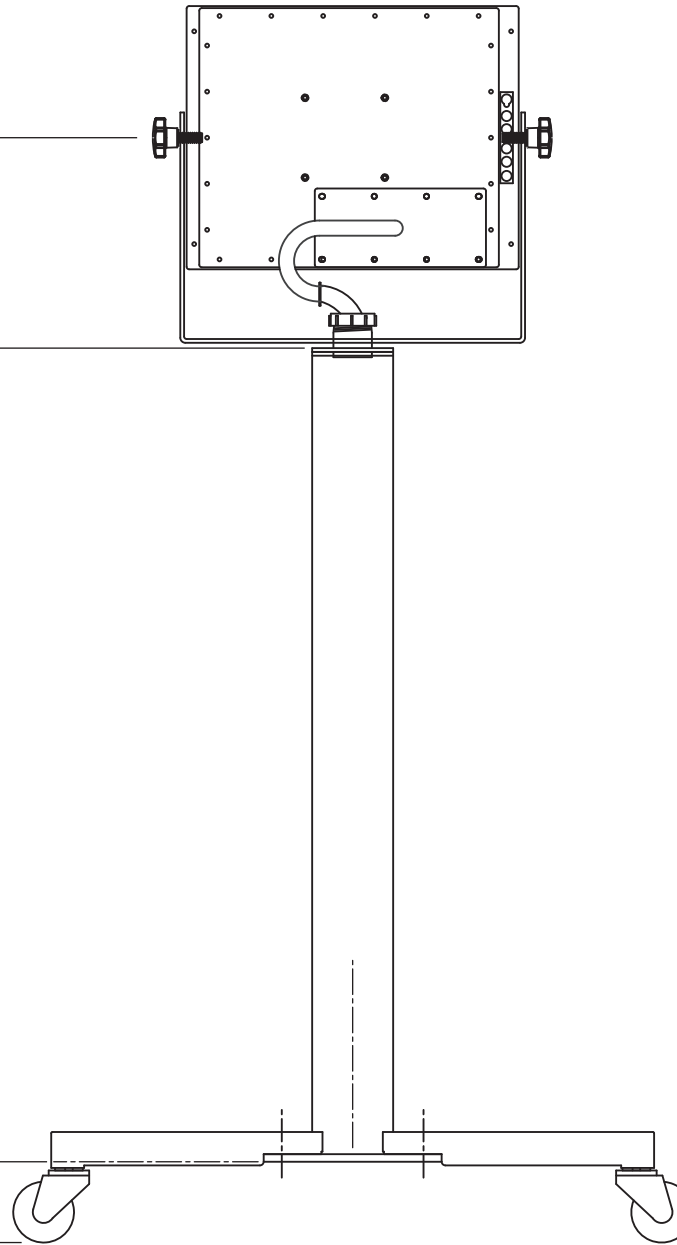

Front View

- 287 mm (11.3") for YB1517
- 317.5 mm (12.5") for YB19
- 269.24 mm (10.6") for YB19.5
- 299.7 mm (11.8") for YB22
- 299.7 mm (11.8") for YB23

1016 mm
(40.00")

101.3 mm (4.0")
(Extra height created
by caster wheels)

Top View