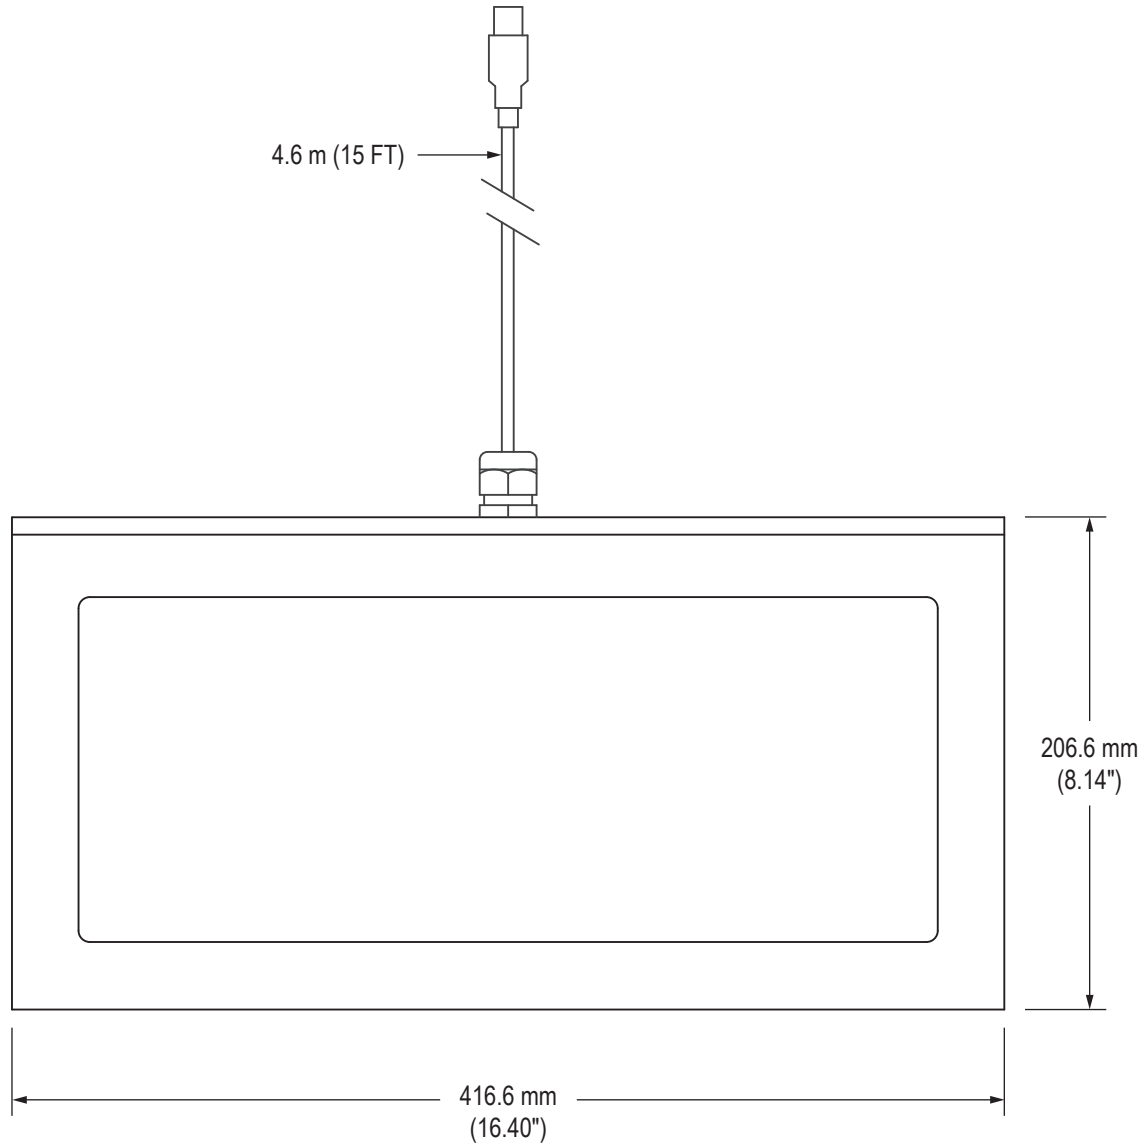

Top View

Side View

# Detailed Top View Showing Keys

206.6 mm  
(8.14")

416.6 mm  
(16.40")

Mechanical Drawing – Full-Travel Benchtop Keyboard with Touchpad