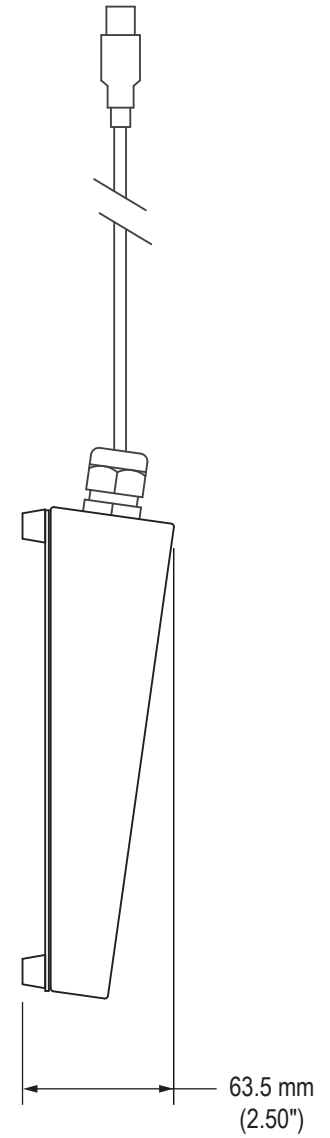

Top View

Side View

# Detailed Top View Showing Keys

206.6 mm  
(8.14")

416.6 mm  
(16.40")

Mechanical Drawing – Full-Travel Benchtop Keyboard with Touchpad