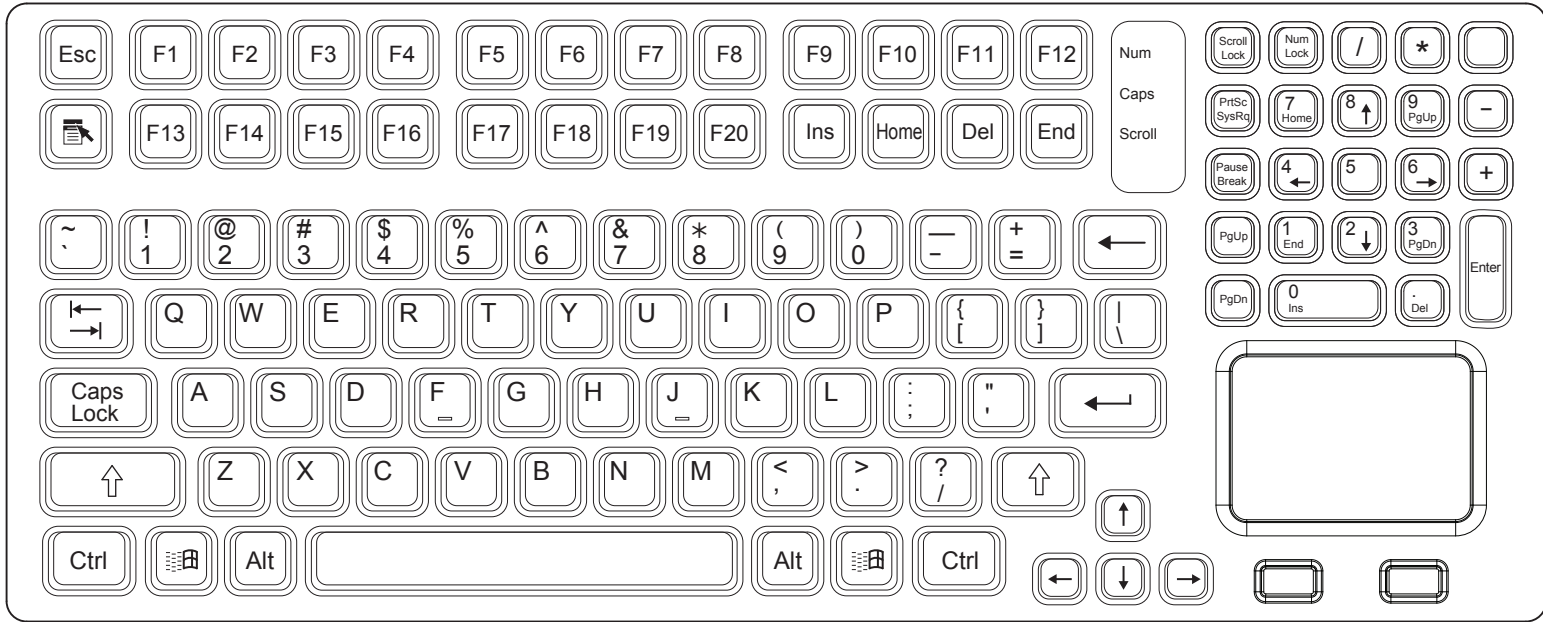

Top View

Side View

# Detailed Top View Showing Keys

206.6 mm  
(8.14")

416.6 mm  
(16.40")

Mechanical Drawing – Full-Travel Benchtop Keyboard with Touchpad