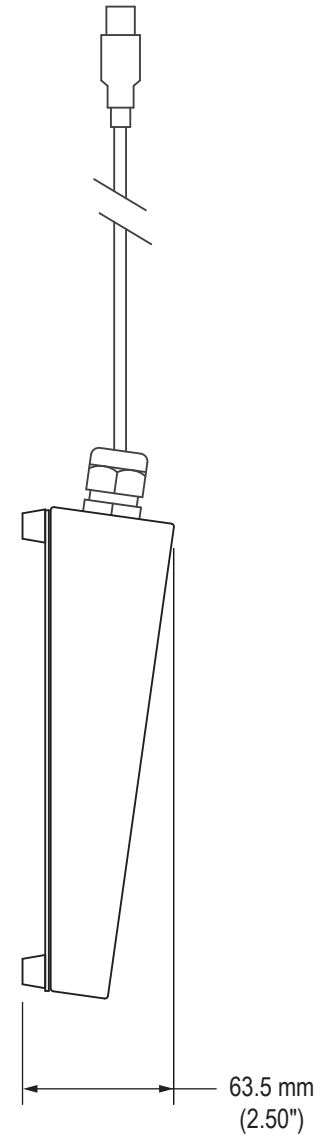

Top View

Side View

Detailed Top View Showing Keys

Mechanical Drawing – Short-Travel Benchtop Keyboard with Touchpad

206.6 mm
(8.14")

416.6 mm
(16.40")

© 2017

Hope Industrial Systems, Inc.
 Toll Free: (877) 762-9790 · International: +1 (678) 762-9790
 UK: +44 (0) 20 7193 2618 · E-mail: support@HopeIndustrial.com

Part Number: KB-M2-BCH series
 Revision:
 Date: 2017.02.22
 Page 2 of 2

NOTES: