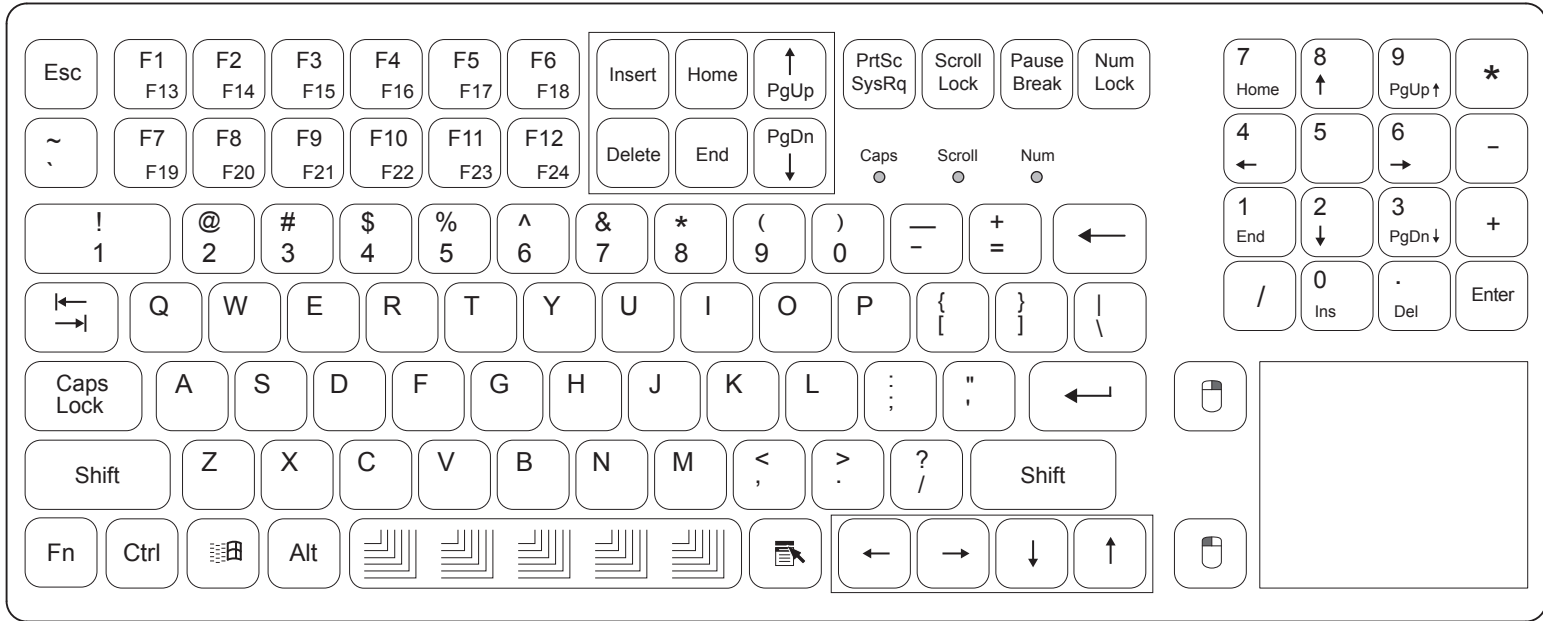

Top View

Side View

Detailed Top View Showing Keys

Mechanical Drawing – Short-Travel Benchtop Keyboard with Touchpad

206.6 mm
(8.14")

416.6 mm
(16.40")

© 2017

Hope Industrial Systems, Inc.
 Toll Free: (877) 762-9790 · International: +1 (678) 762-9790
 UK: +44 (0) 20 7193 2618 · E-mail: support@HopeIndustrial.com