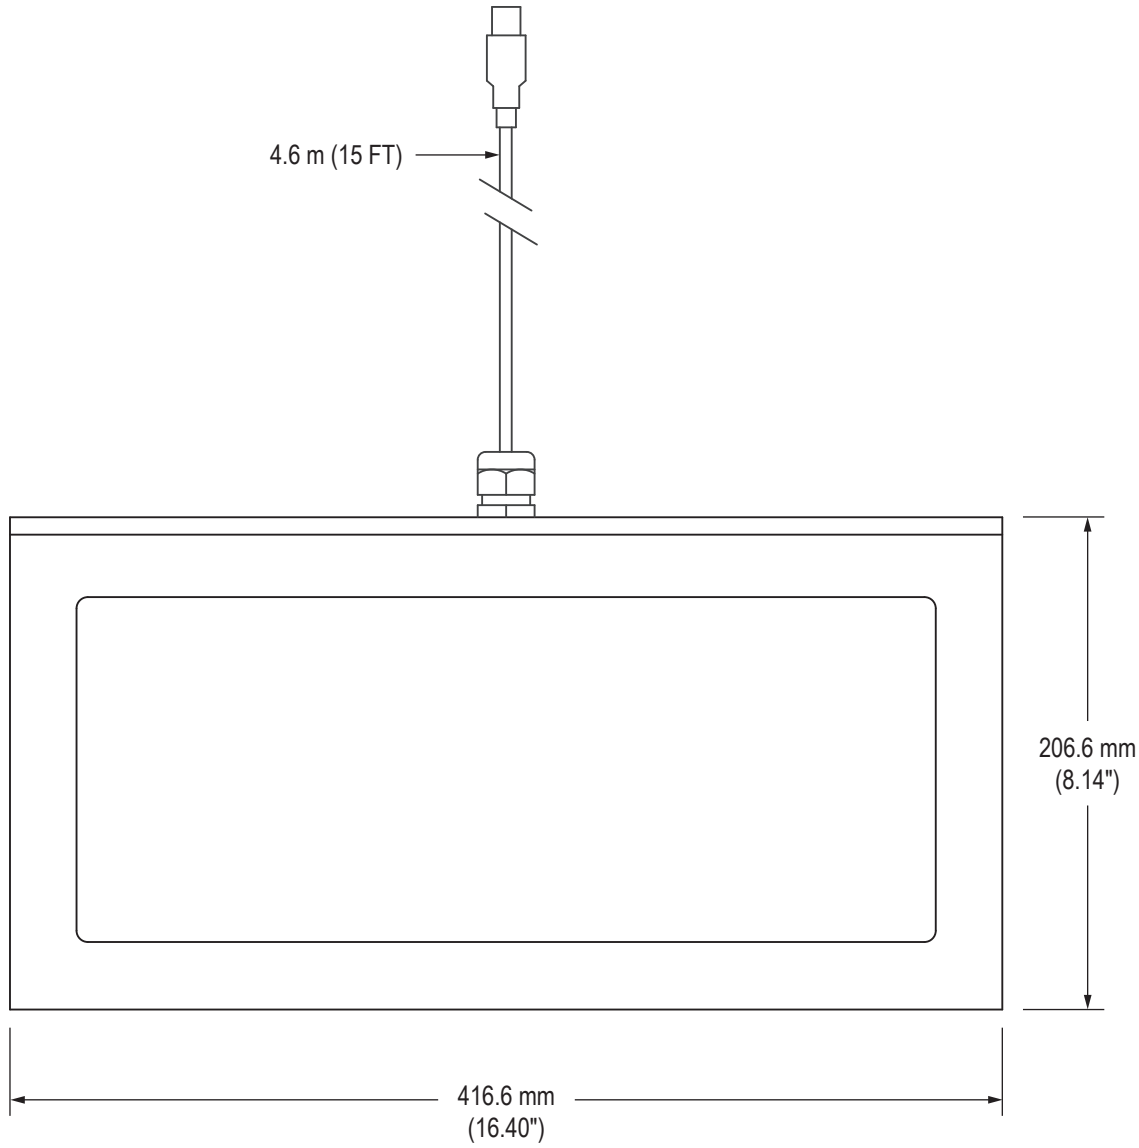

Top View

Side View

Detailed Top View Showing Keys

Mechanical Drawing – Short-Travel Benchtop Keyboard with Touchpad

206.6 mm
(8.14")

416.6 mm
(16.40")

© 2017

Hope Industrial Systems, Inc.
 Toll Free: (877) 762-9790 · International: +1 (678) 762-9790
 UK: +44 (0) 20 7193 2618 · E-mail: support@HopeIndustrial.com