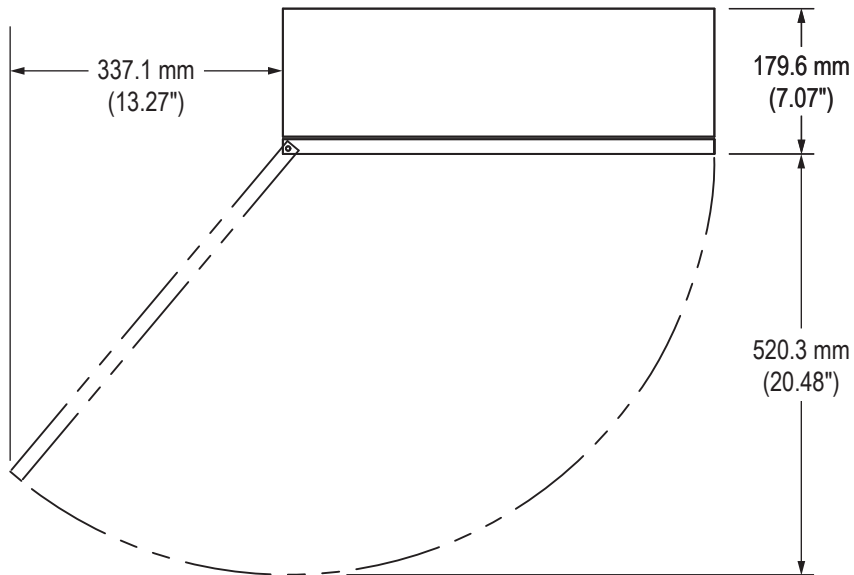

Top View (showing clearance required for door)

Rear View

Inside View of Access Door

DELL BOX PC 5000  
MOUNT POINTS  
(USE DELL 575-BBKC  
MOUNTING BRACKET)

LEFT/RIGHT ADJUSTMENT  
SLOTS (8 PLACES)

Inside View of Enclosure

### Close-up showing measurements of Access Door Mounting Bracket