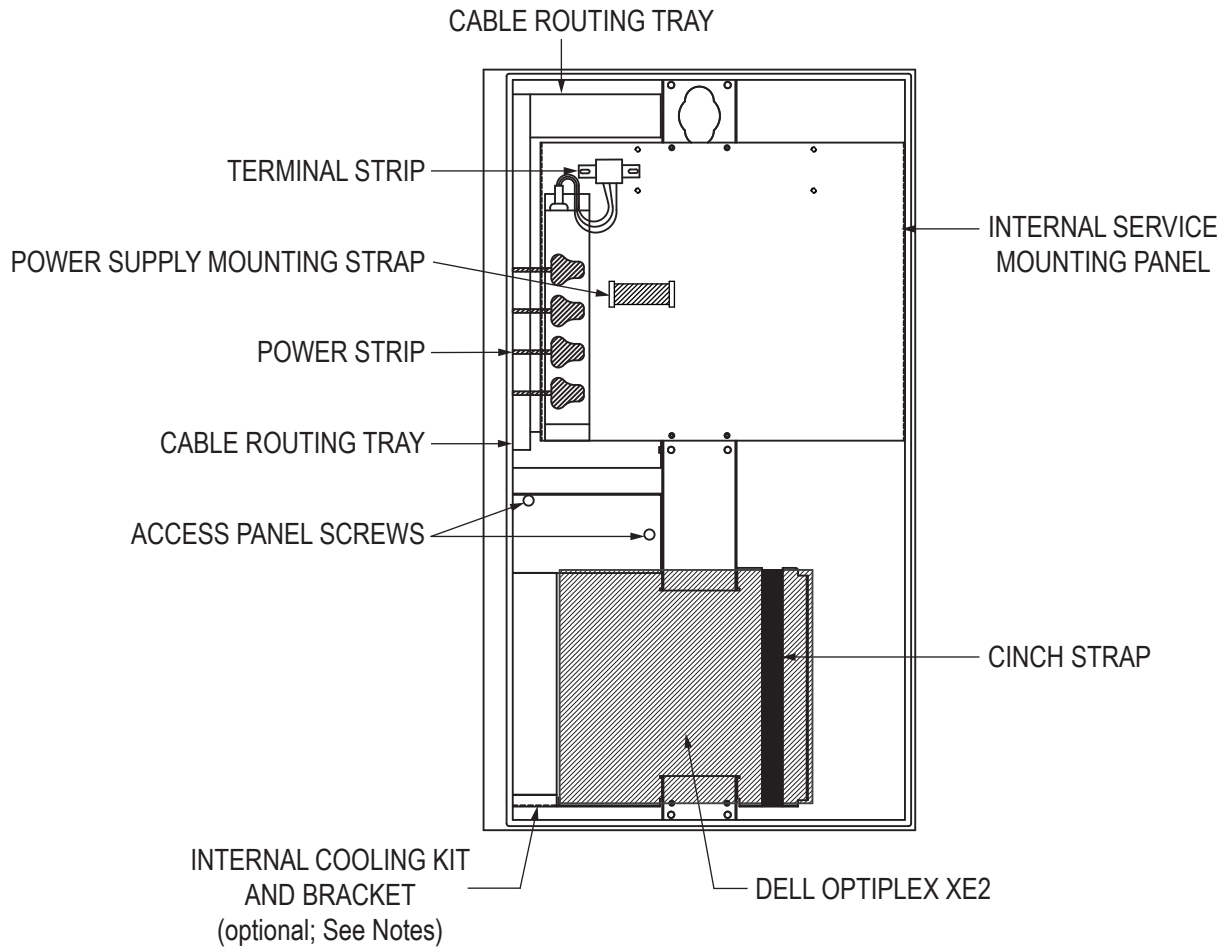

DELL OPTIPLEX XE2 FAN KIT (MK-PC10-DELLXE2)

Inside View of Enclosure