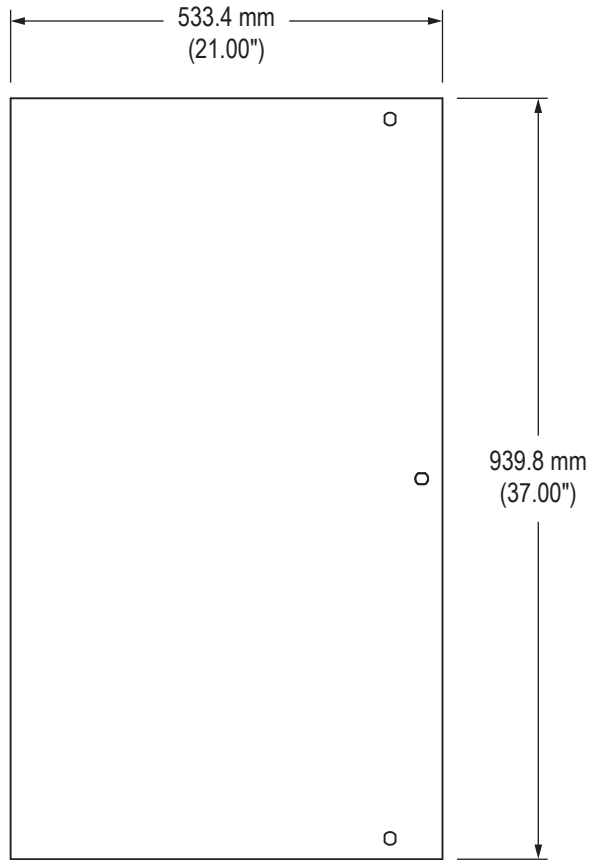

WALL MOUNTING BRACKET

Front View of Enclosure