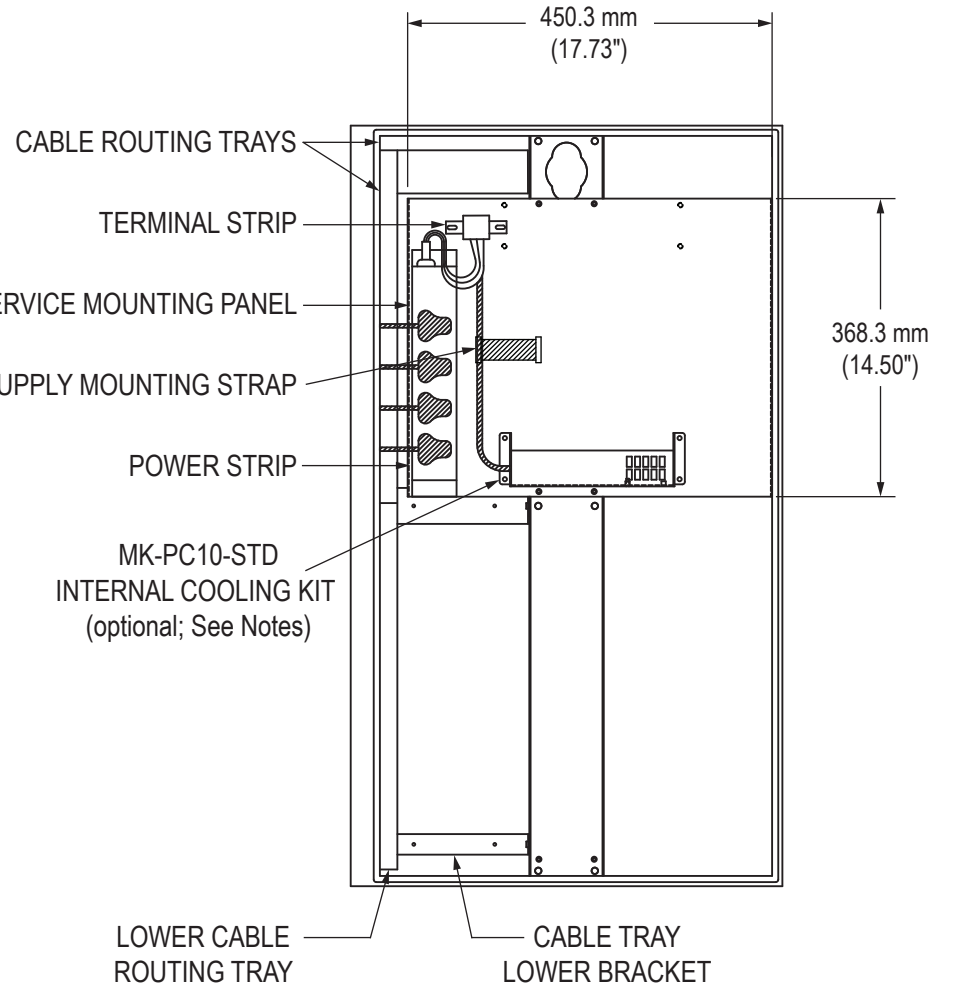

Top View (showing clearance required for door)

Rear View

Inside View of Access Door

DELL BOX PC 5000  
MOUNT POINTS  
(USE DELL 575-BBKC  
MOUNTING BRACKET)

LEFT/RIGHT ADJUSTMENT  
SLOTS (8 PLACES)

Inside View of Enclosure

### Close-up showing measurements of Access Door Mounting Bracket