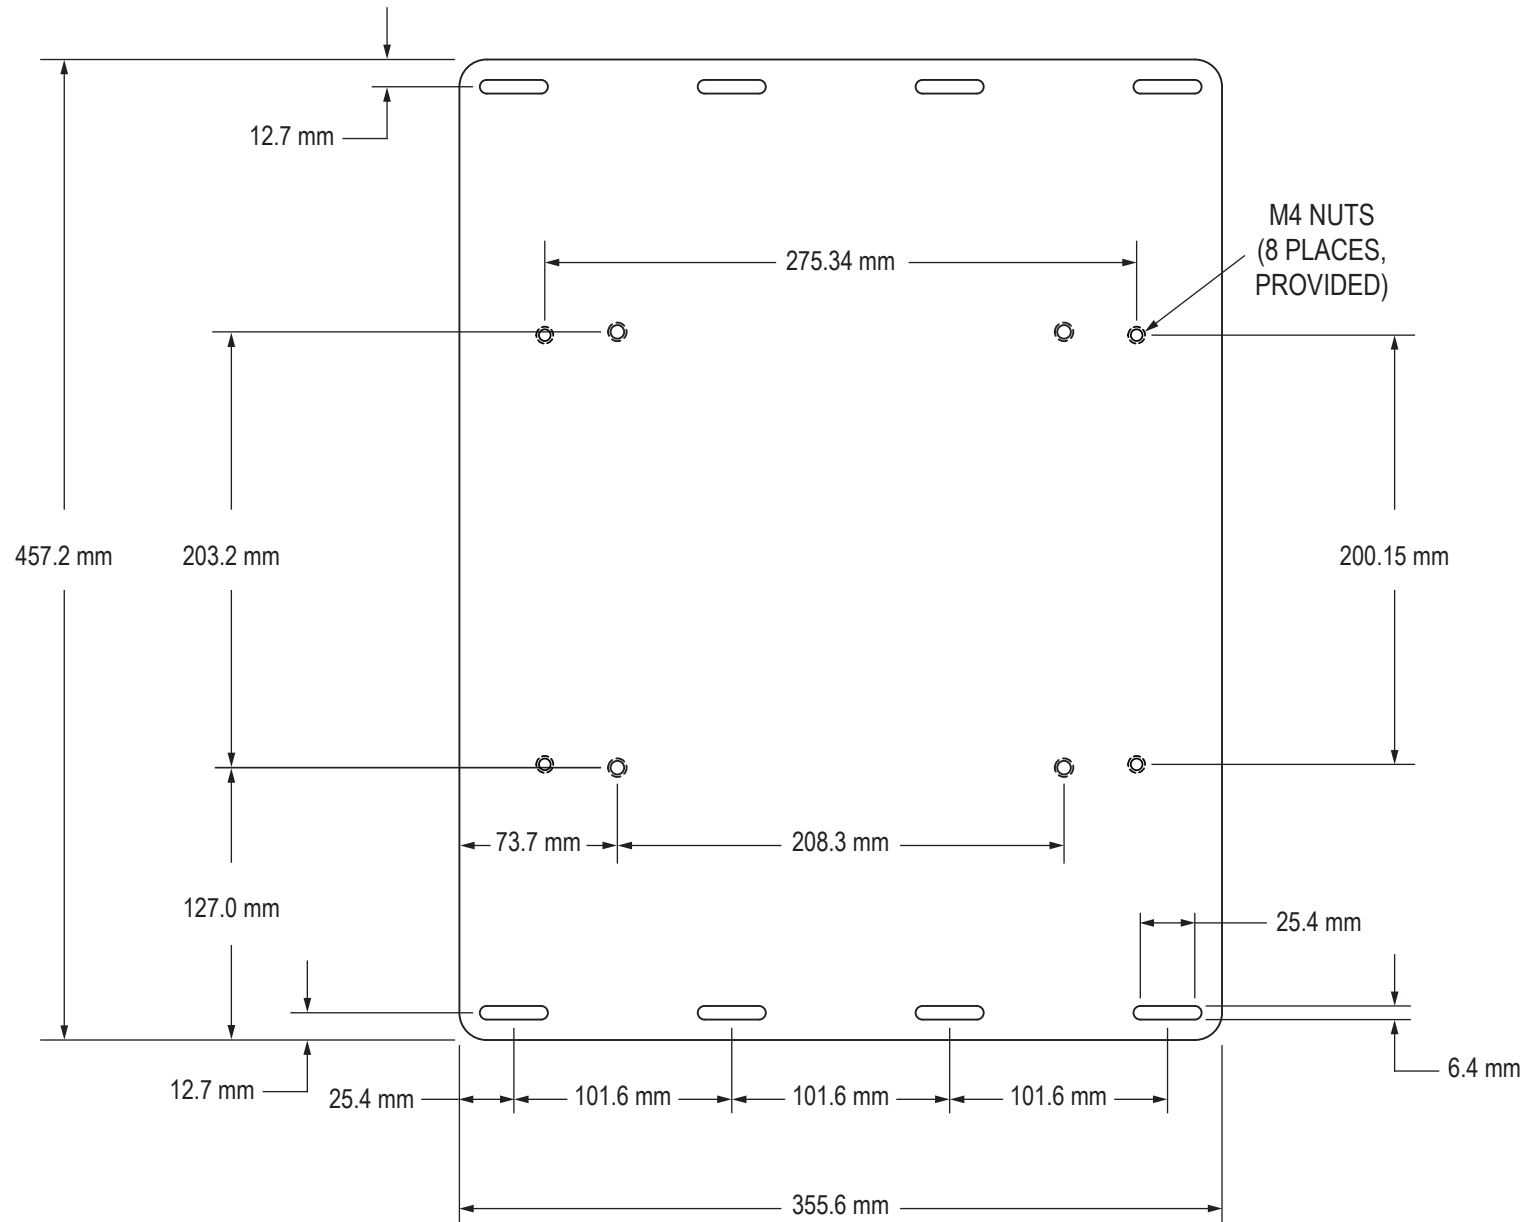

Top View (showing clearance required for door)

Rear View

Inside View of Access Door

DELL BOX PC 5000  
MOUNT POINTS  
(USE DELL 575-BBKC  
MOUNTING BRACKET)

LEFT/RIGHT ADJUSTMENT  
SLOTS (8 PLACES)

Inside View of Enclosure

### Close-up showing measurements of Access Door Mounting Bracket

# WALL MOUNTING BRACKET

Top View

Rear View

MOUNTED ON PED4X4

Rear View

Side View

# FIXED PEDESTAL - REAR MOUNTED

Front View

Side View