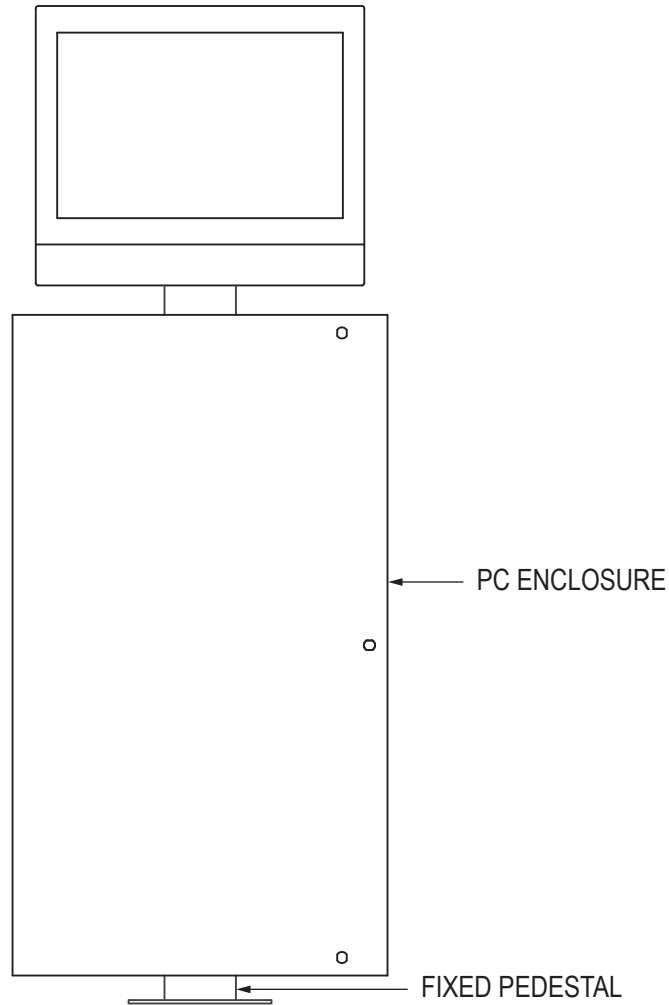

Top View (showing clearance required for door)

Rear View

Inside View of Access Door

DELL BOX PC 5000  
MOUNT POINTS  
(USE DELL 575-BBKC  
MOUNTING BRACKET)

LEFT/RIGHT ADJUSTMENT  
SLOTS (8 PLACES)

Inside View of Enclosure

# WALL MOUNTING BRACKET

Top View

Rear View

MOUNTED ON PED4X4

Rear View

Side View

# FIXED PEDESTAL - REAR MOUNTED

Front View

Side View

# FIXED PEDESTAL - FRONT MOUNTED

Front View

Side View