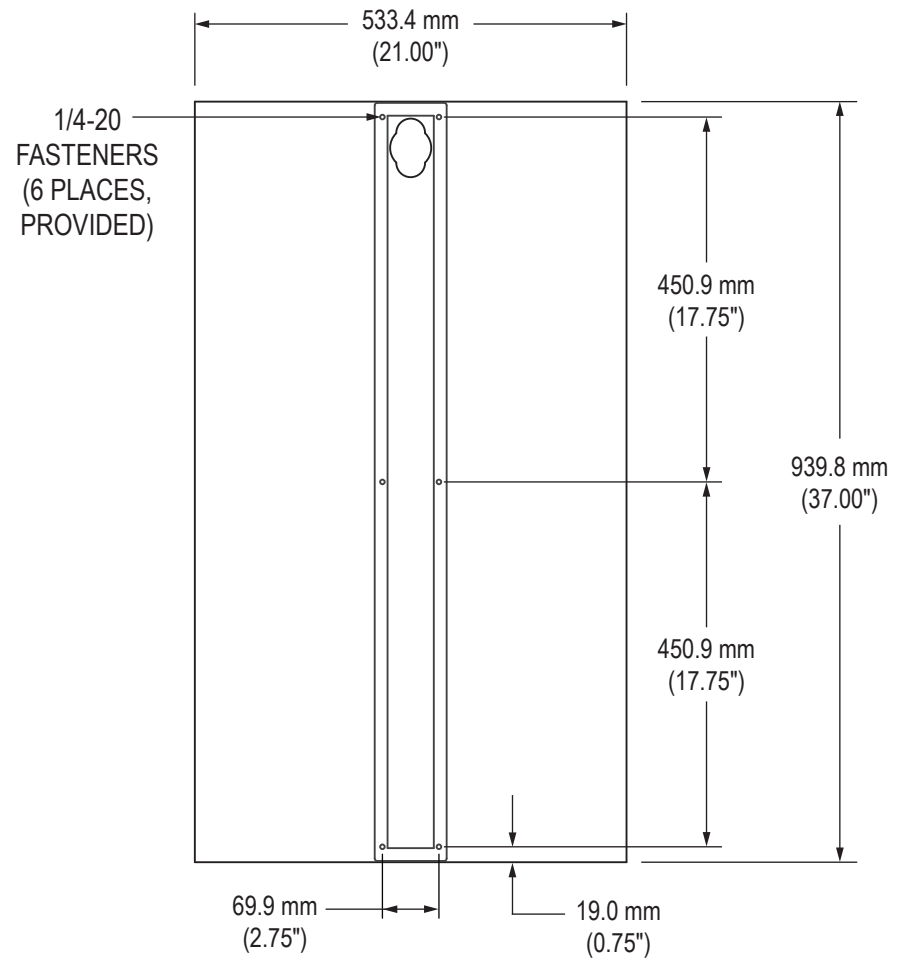

Top View (showing clearance required for door)

Rear View

Inside View of Access Door

DELL BOX PC 5000  
MOUNT POINTS  
(USE DELL 575-BBKC  
MOUNTING BRACKET)

LEFT/RIGHT ADJUSTMENT  
SLOTS (8 PLACES)

Inside View of Enclosure

### Close-up showing measurements of Access Door Mounting Bracket