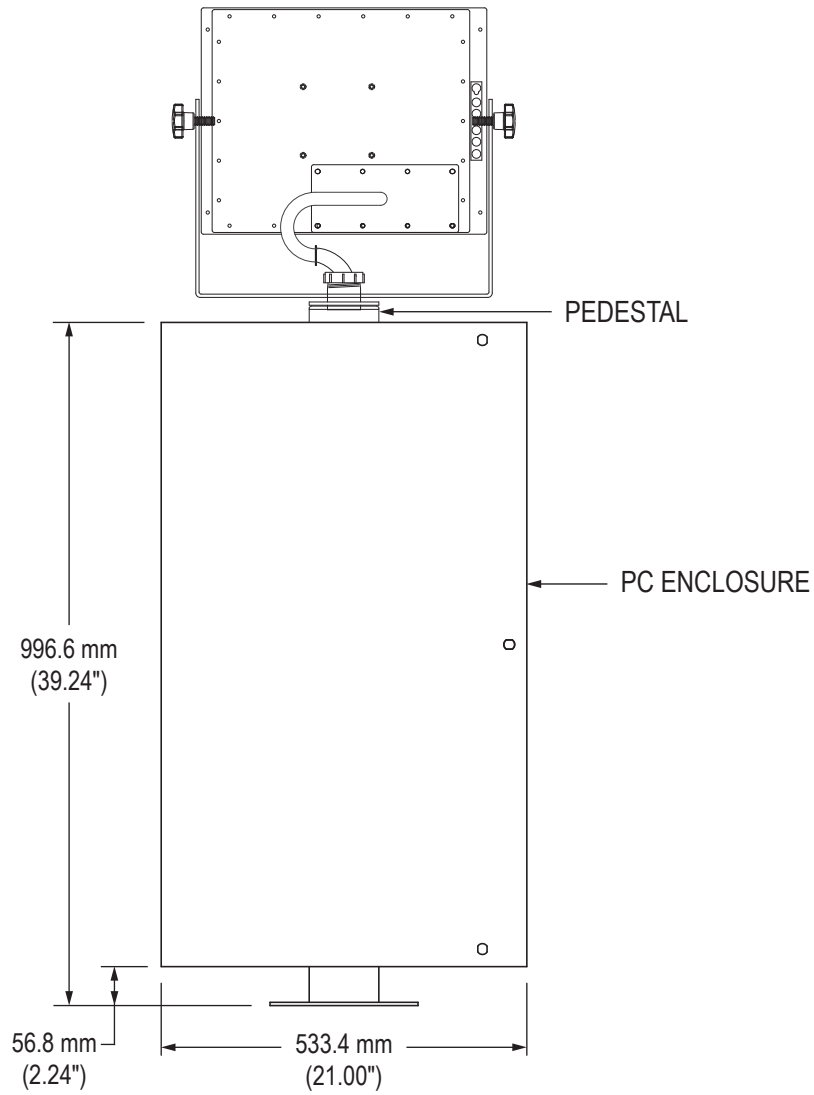

### Close-up showing measurements of Access Door Mounting Bracket

# WALL MOUNTING BRACKET

Front View of Enclosure

Side View

# WALL MOUNTING BRACKET

Top View

Rear View

MOUNTED ON PED4X4

Rear View

Side View

# FIXED PEDESTAL - REAR MOUNTED

Front View

Side View