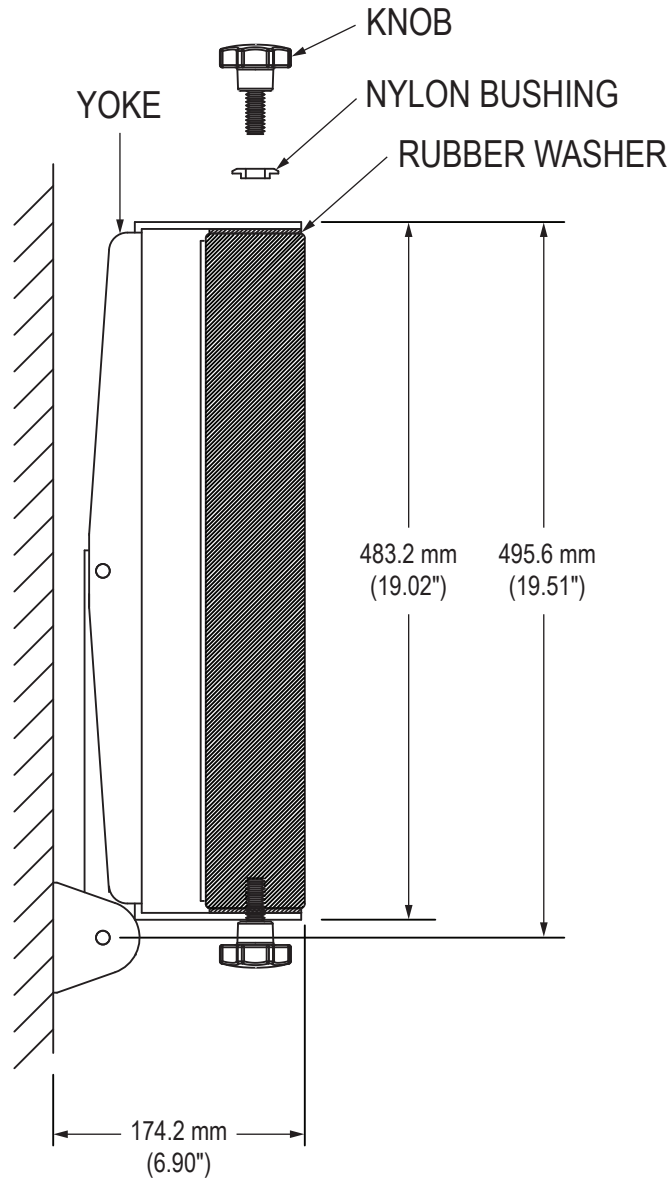

15/17" MODEL

Top View (Collapsed)

Side View (Extended)

Mounting Bracket

19" MODEL

Top View (Collapsed)

Side View (Extended)

Mounting Bracket

19.5" MODEL

Top View (Collapsed)

Side View (Extended)

Mounting Bracket

22" MODEL

Top View (Collapsed)

Side View (Extended)

Mounting Bracket

23" MODEL

Top View (Collapsed)

Side View (Extended)

Mounting Bracket